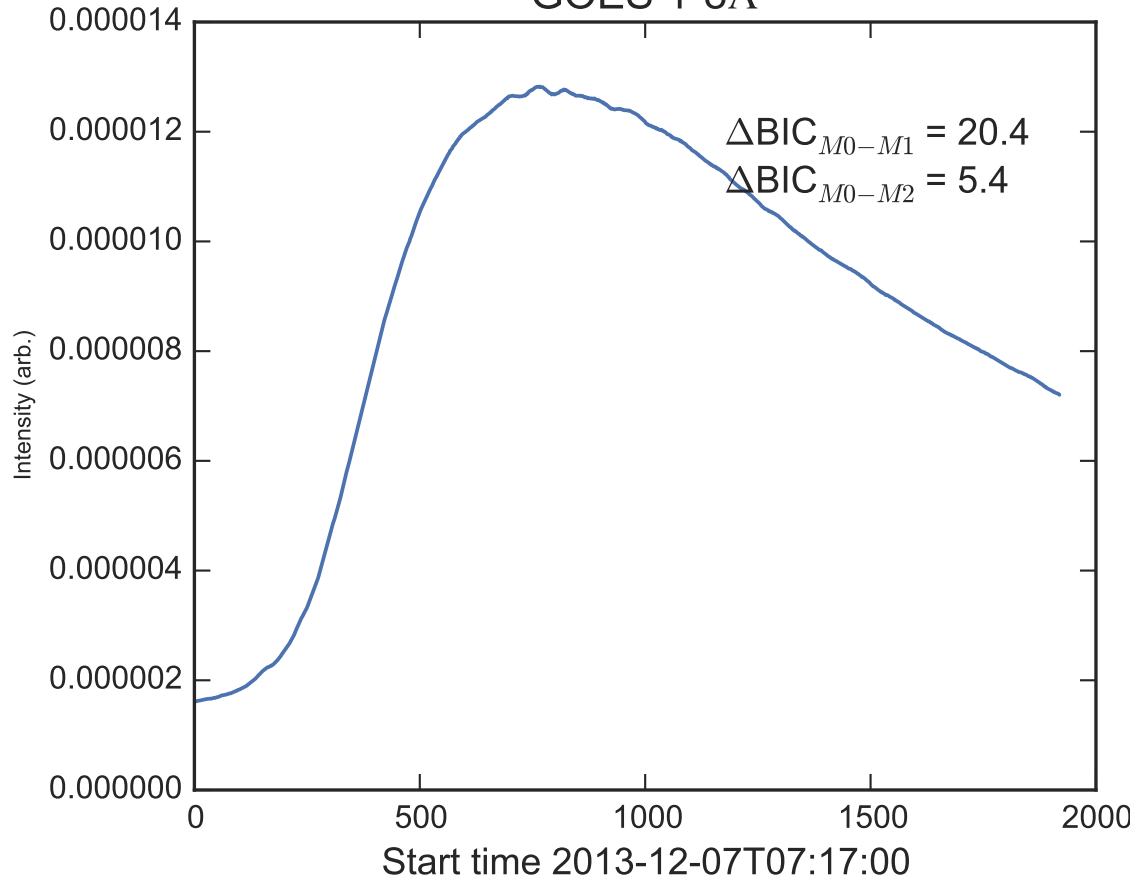

GOES 1-8Å

Power Spectral Density (PSD) - Model 0

Power Spectral Density (PSD) - Model 1

Power Spectral Density (PSD) - Model 2