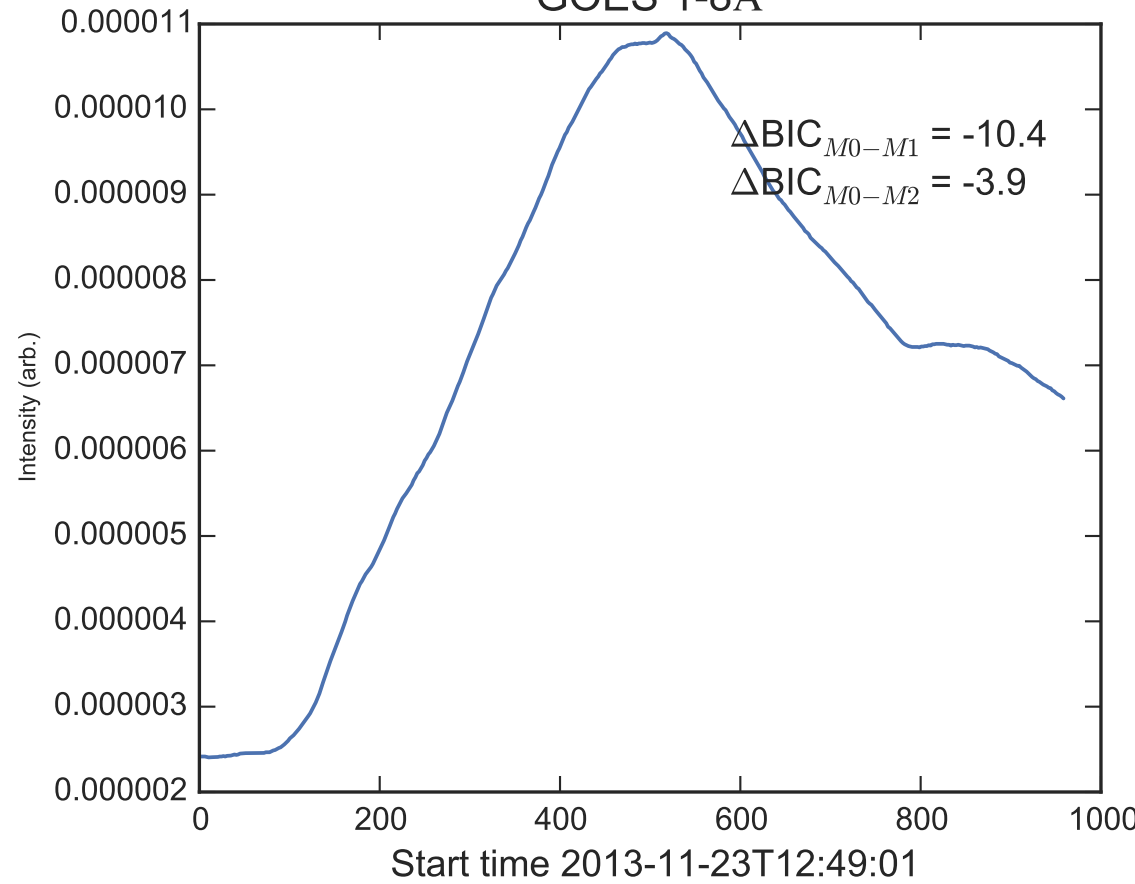

GOES 1-8Å

Power Spectral Density (PSD) - Model 0

Power Spectral Density (PSD) - Model 1

Power Spectral Density (PSD) - Model 2