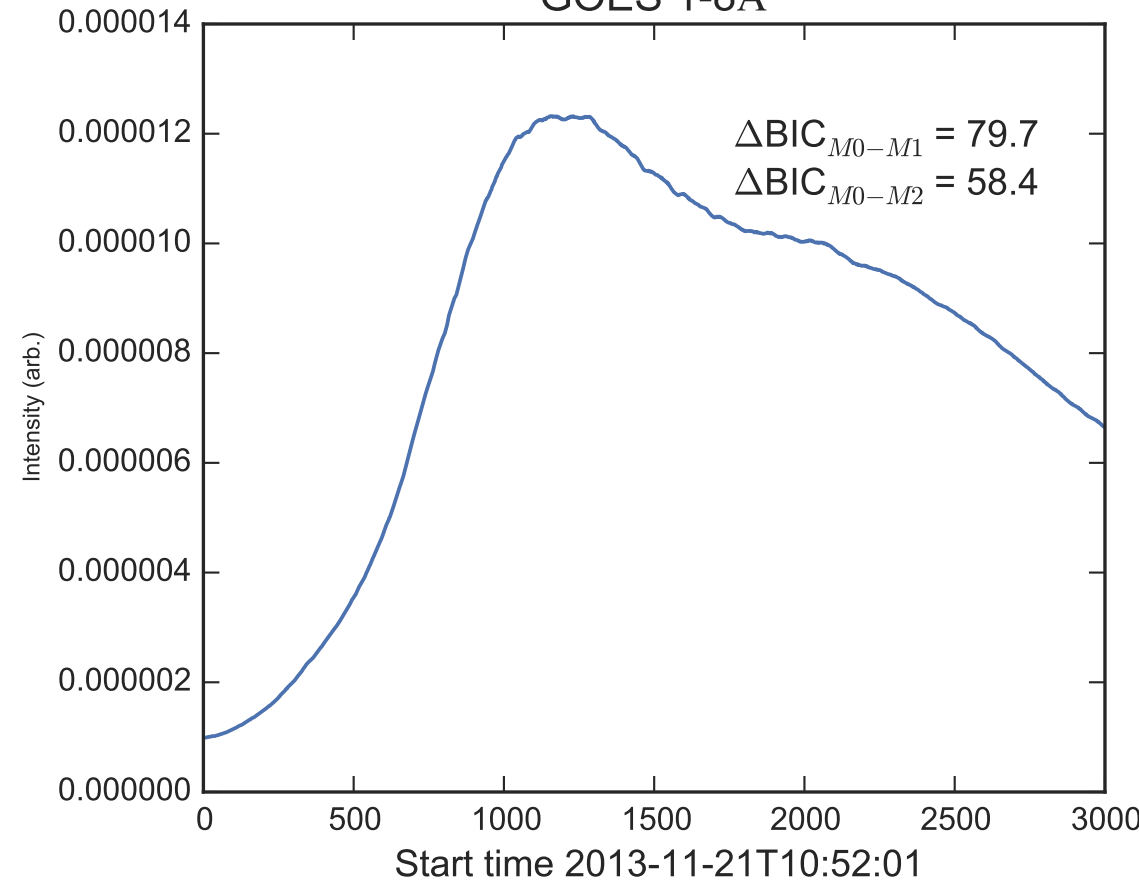

GOES 1-8Å

Power Spectral Density (PSD) - Model 0

Power Spectral Density (PSD) - Model 1

Power Spectral Density (PSD) - Model 2