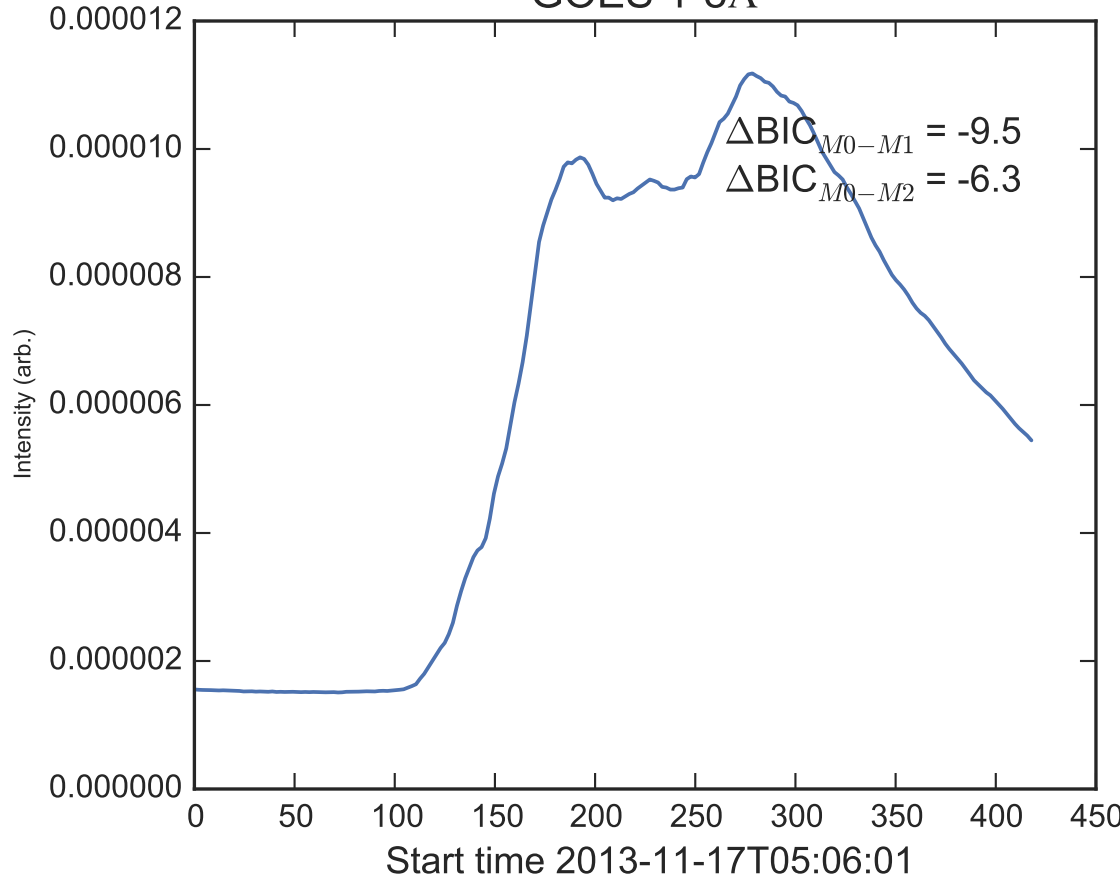

GOES 1-8Å

Power Spectral Density (PSD) - Model 0

Power Spectral Density (PSD) - Model 1

Power Spectral Density (PSD) - Model 2