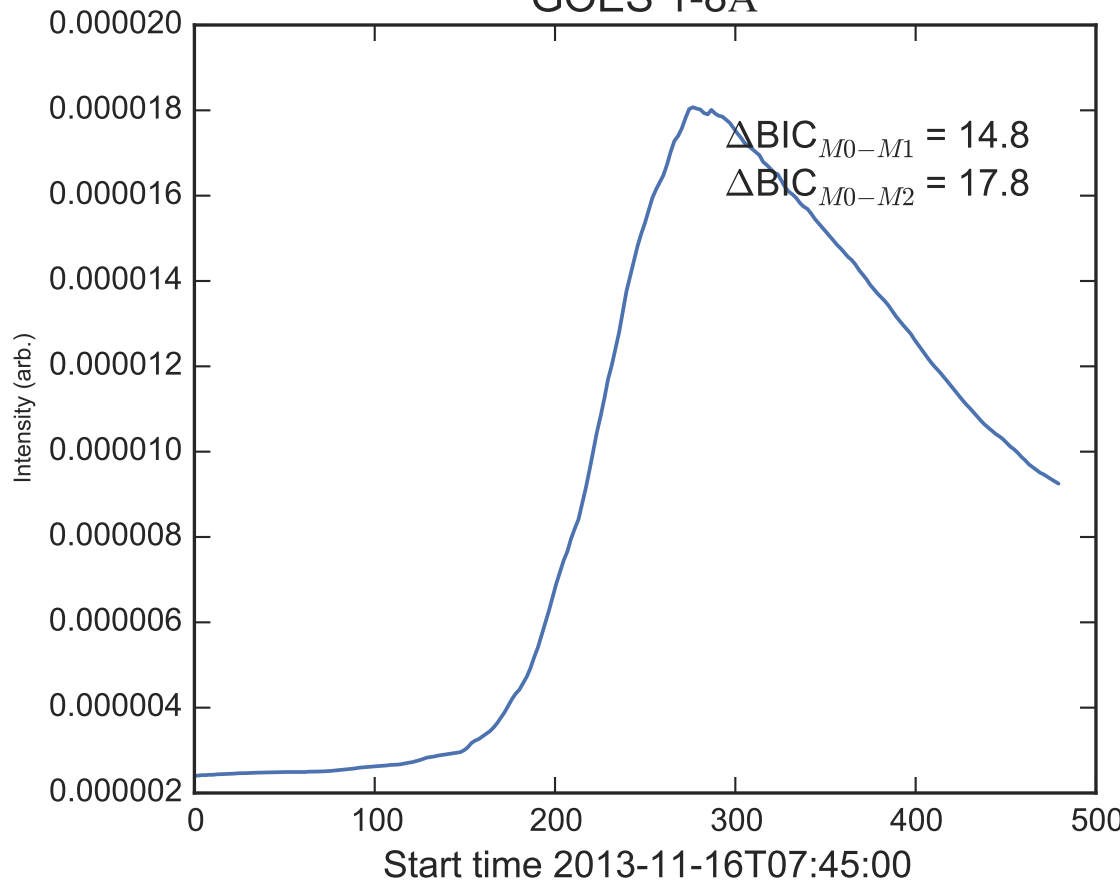

GOES 1-8Å

Power Spectral Density (PSD) - Model 0

Power Spectral Density (PSD) - Model 1

Power Spectral Density (PSD) - Model 2