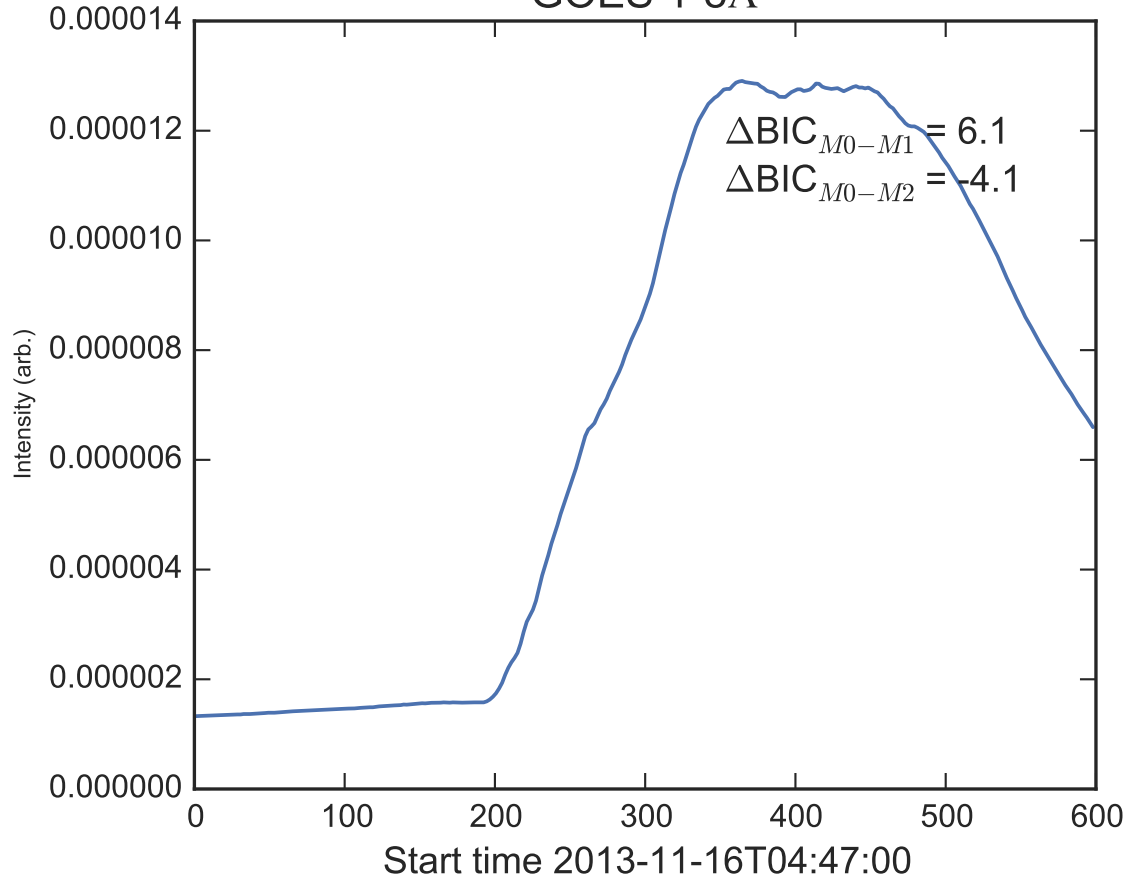

GOES 1-8Å

Power Spectral Density (PSD) - Model 0

Power Spectral Density (PSD) - Model 1

Power Spectral Density (PSD) - Model 2