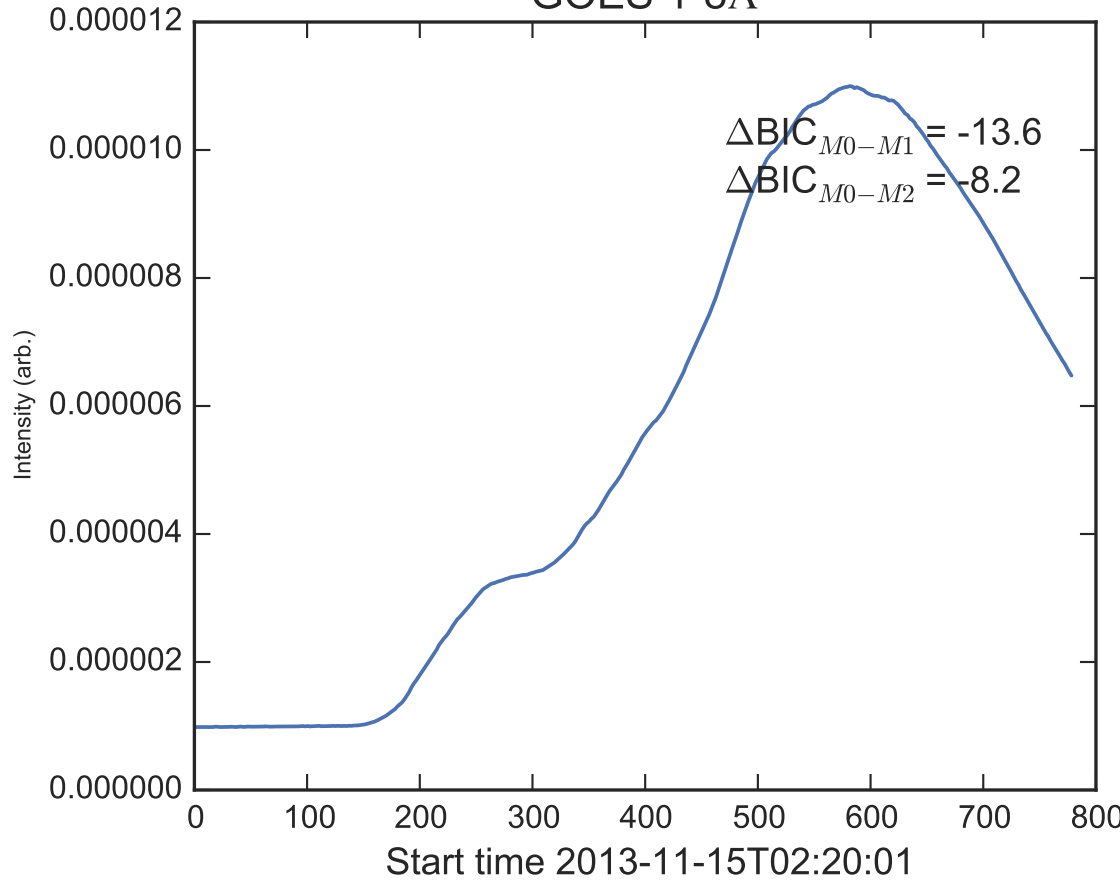

GOES 1-8Å

Power Spectral Density (PSD) - Model 0

Power Spectral Density (PSD) - Model 1

Power Spectral Density (PSD) - Model 2