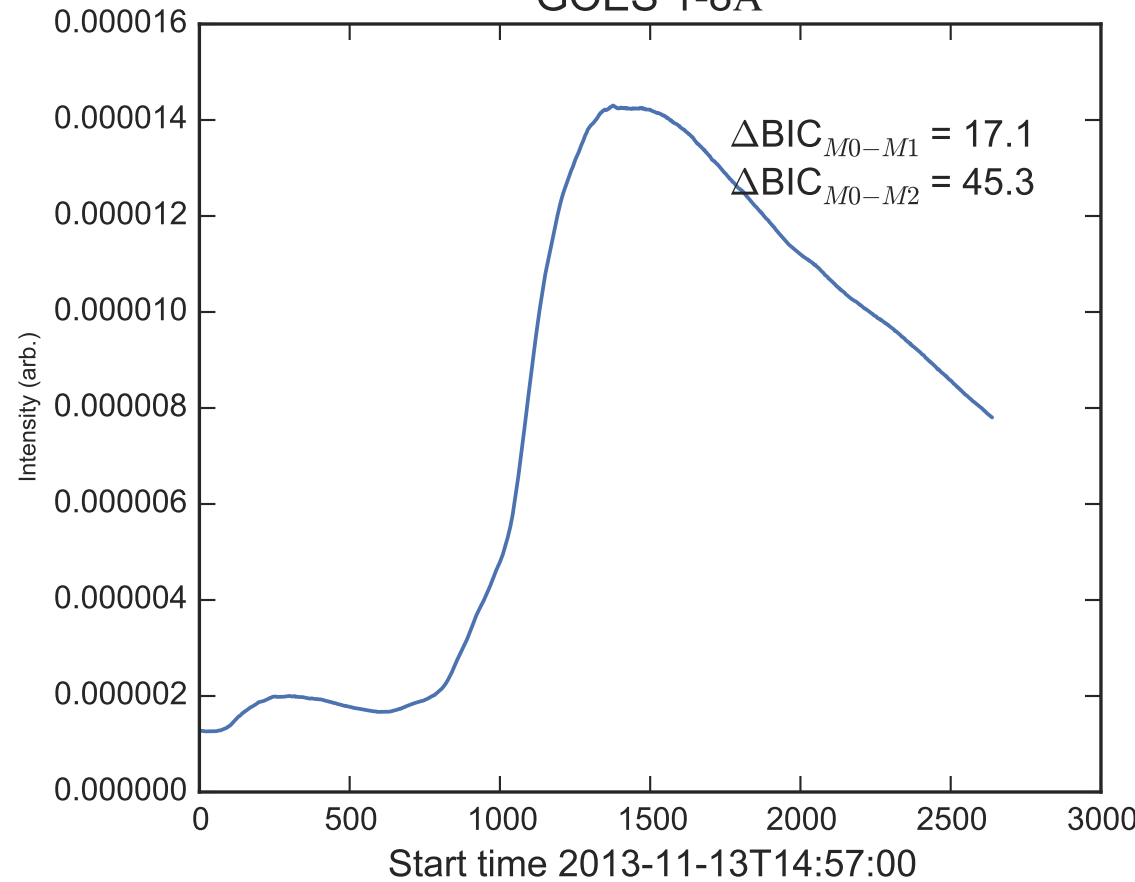

GOES 1-8Å

Power Spectral Density (PSD) - Model 0

Power Spectral Density (PSD) - Model 1

Power Spectral Density (PSD) - Model 2