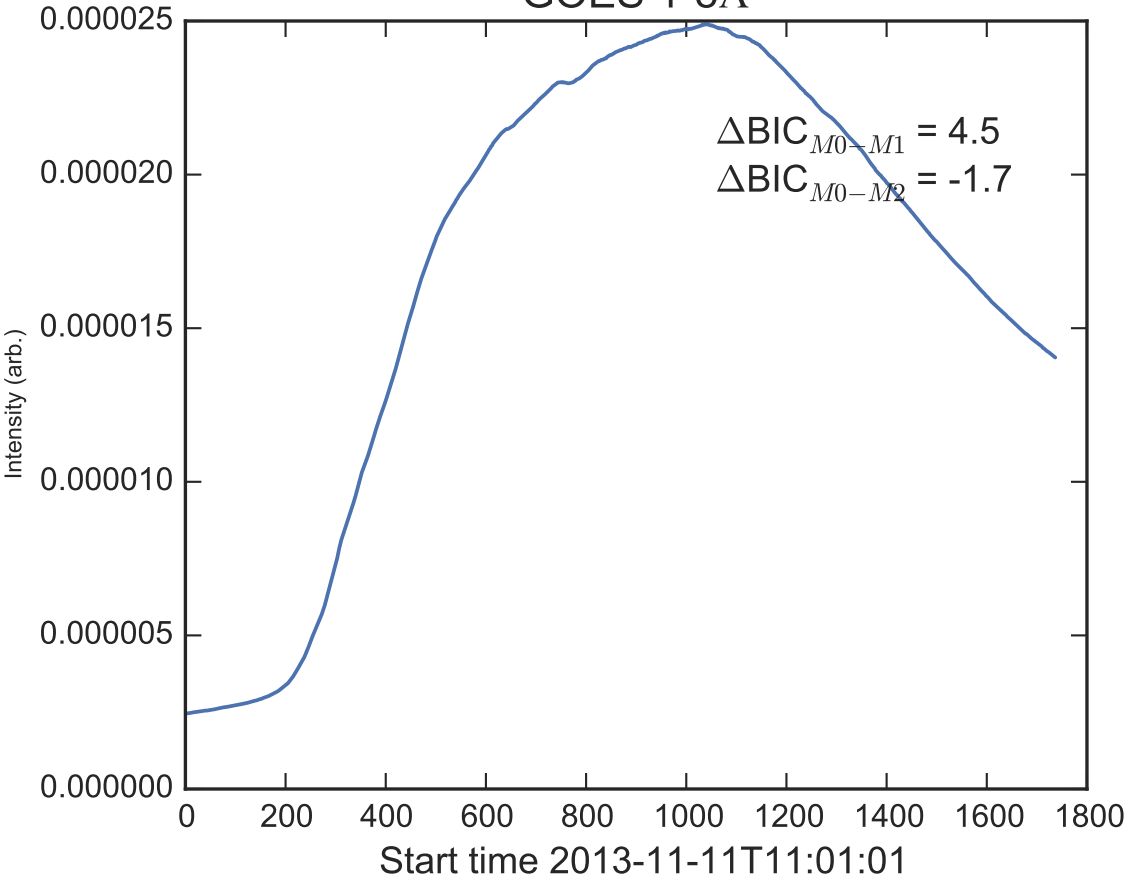

GOES 1-8Å

Power Spectral Density (PSD) - Model 0

Power Spectral Density (PSD) - Model 1

Power Spectral Density (PSD) - Model 2