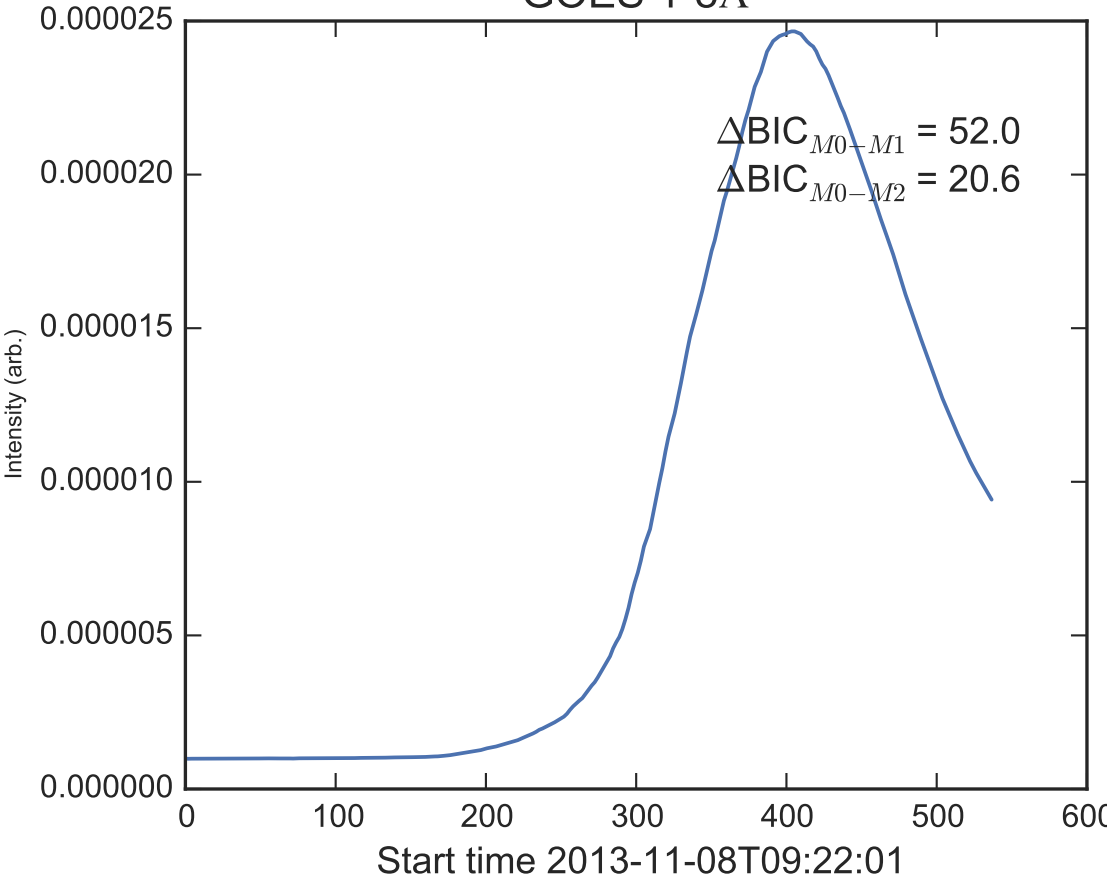

GOES 1-8Å

Power Spectral Density (PSD) - Model 0

Power Spectral Density (PSD) - Model 1

Power Spectral Density (PSD) - Model 2