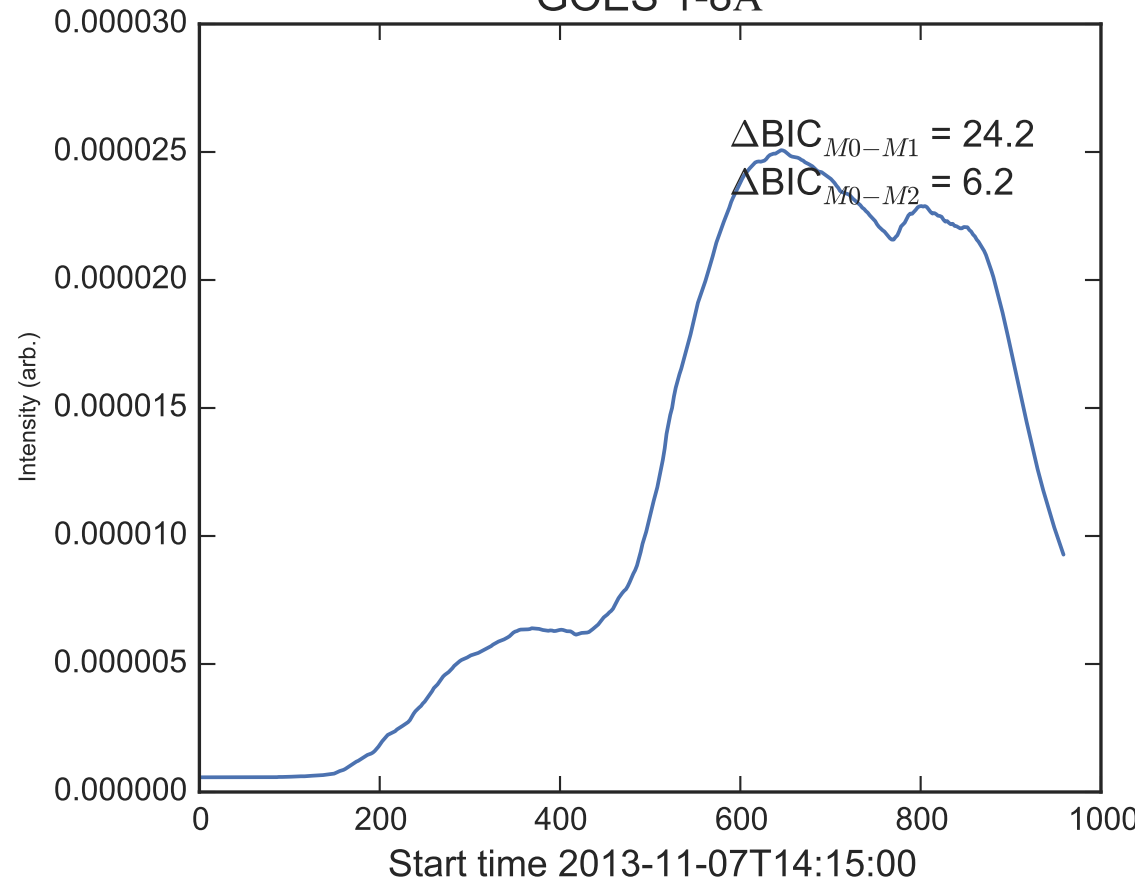

GOES 1-8Å

Power Spectral Density (PSD) - Model 0

Power Spectral Density (PSD) - Model 1

Power Spectral Density (PSD) - Model 2