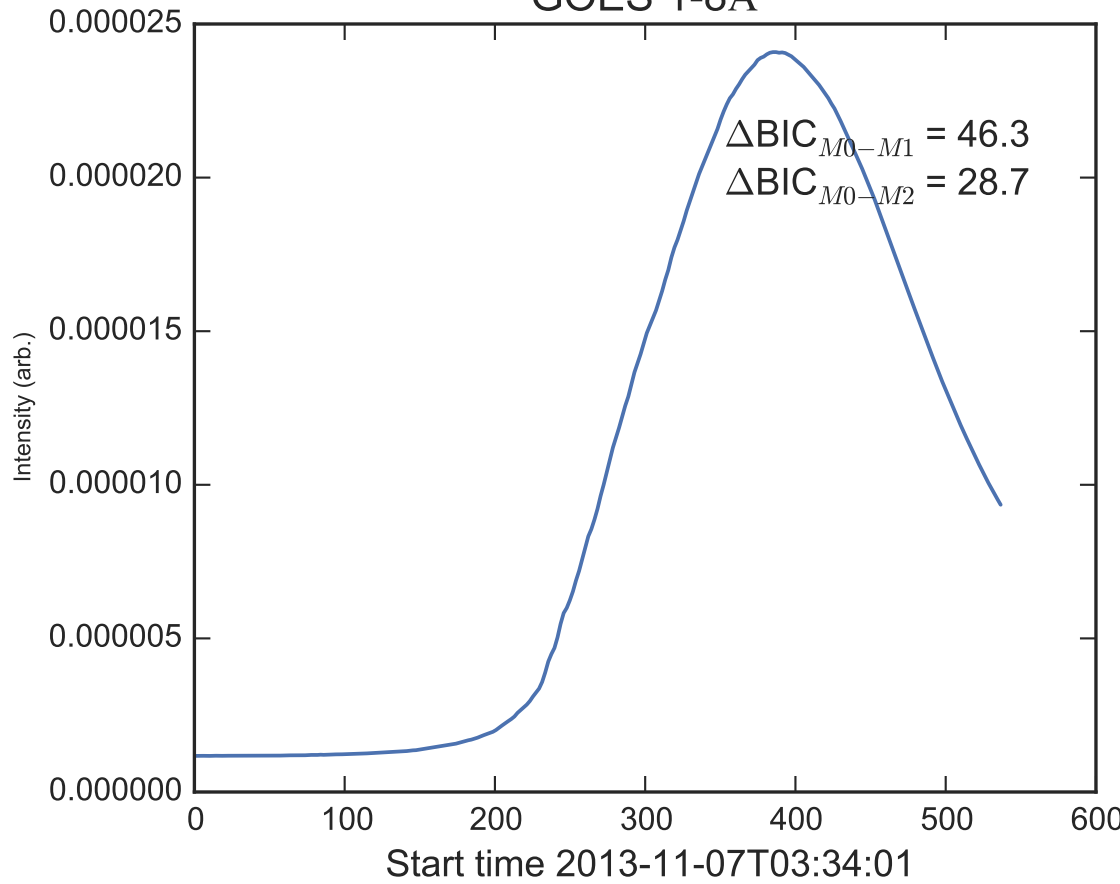

GOES 1-8Å

Power Spectral Density (PSD) - Model 0

Power Spectral Density (PSD) - Model 1

Power Spectral Density (PSD) - Model 2