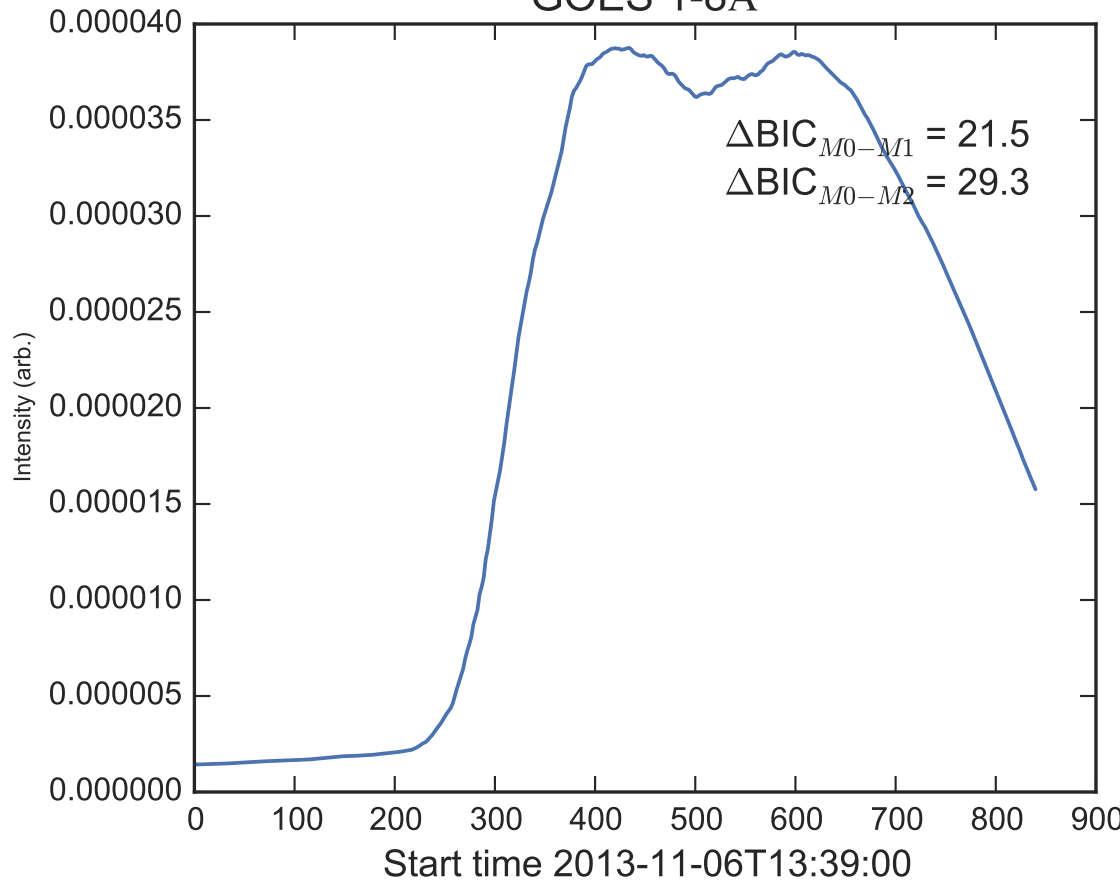

GOES 1-8Å

Power Spectral Density (PSD) - Model 0

Power Spectral Density (PSD) - Model 1

Power Spectral Density (PSD) - Model 2