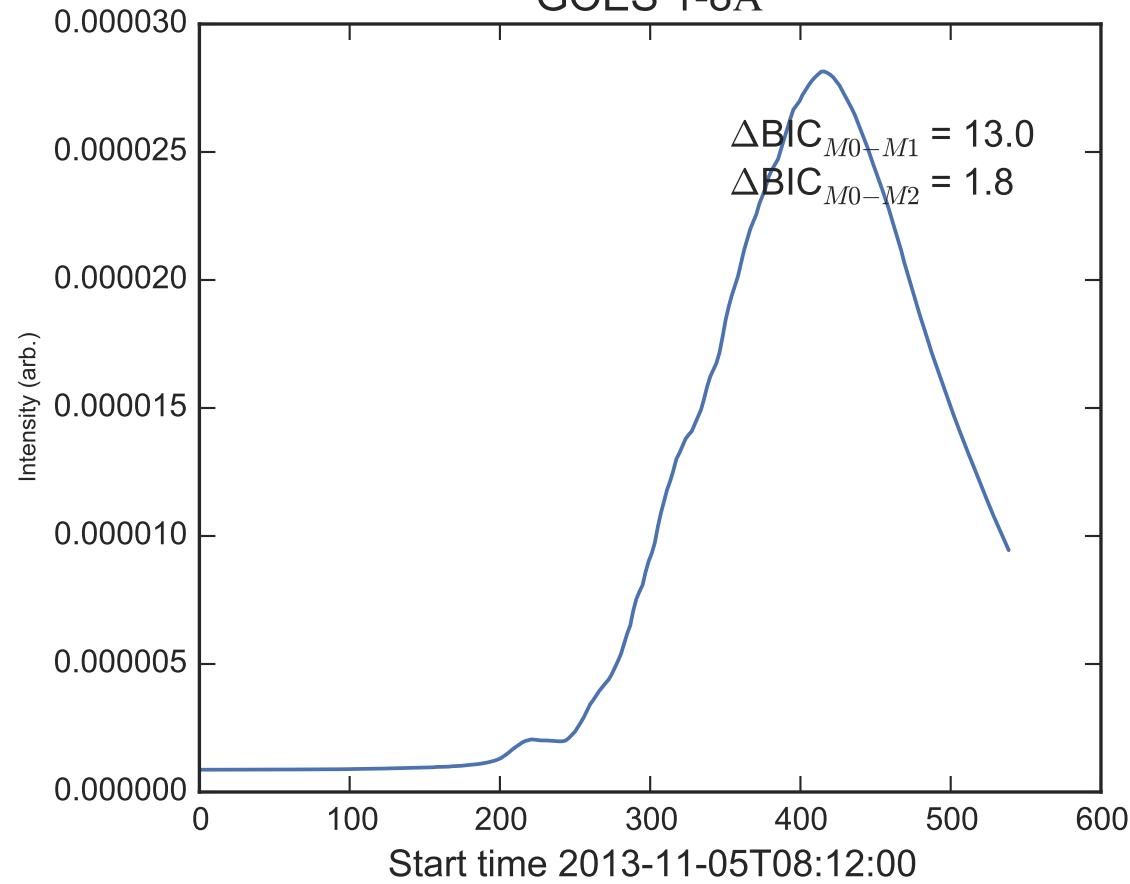

GOES 1-8Å

Power Spectral Density (PSD) - Model 0

Power Spectral Density (PSD) - Model 1

Power Spectral Density (PSD) - Model 2