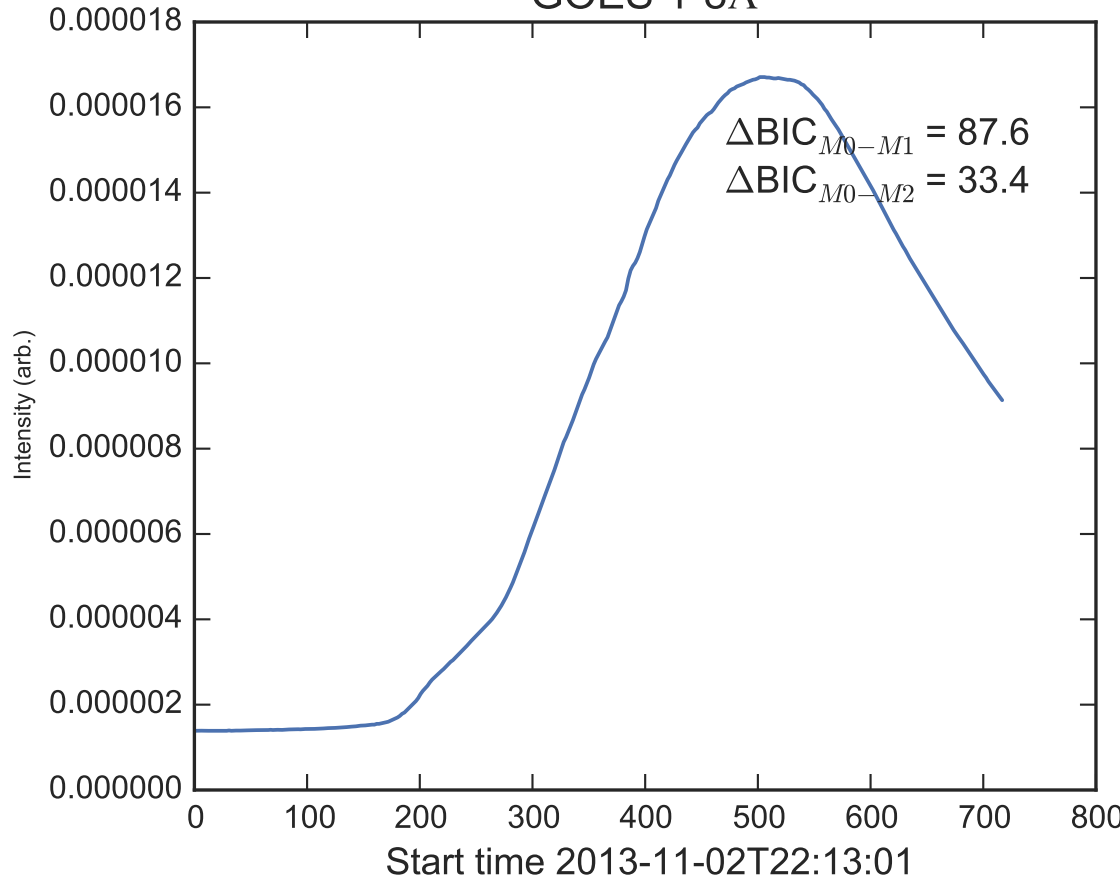

GOES 1-8Å

Power Spectral Density (PSD) - Model 0

Power Spectral Density (PSD) - Model 1

Power Spectral Density (PSD) - Model 2