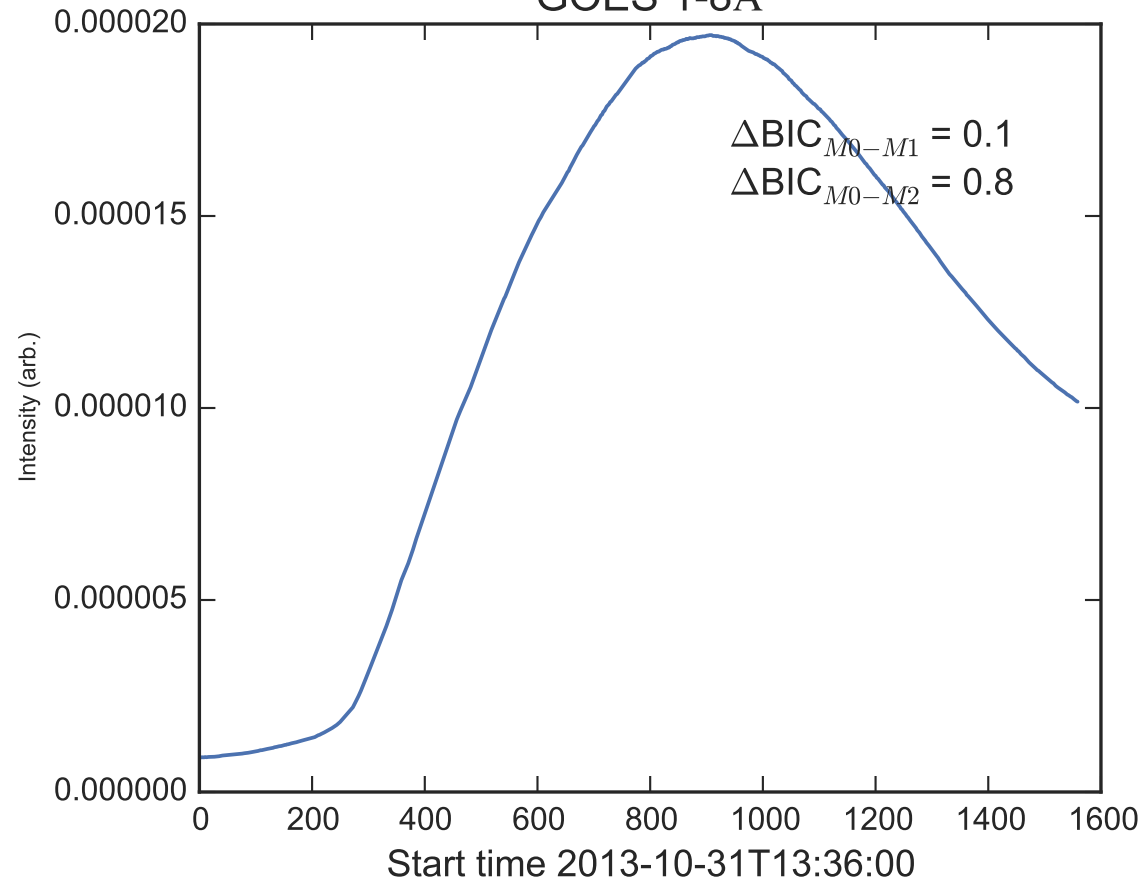

GOES 1-8Å

Power Spectral Density (PSD) - Model 0

Power Spectral Density (PSD) - Model 1

Power Spectral Density (PSD) - Model 2