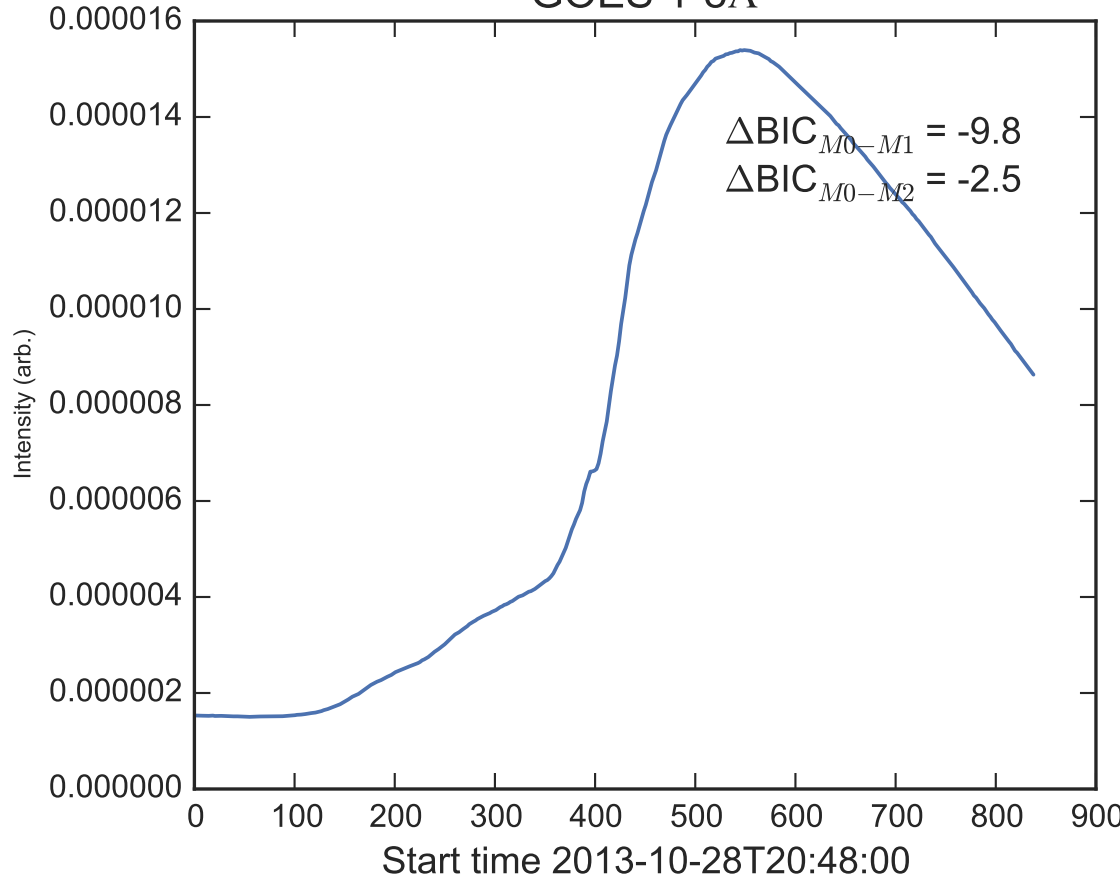

GOES 1-8Å

Power Spectral Density (PSD) - Model 0

Power Spectral Density (PSD) - Model 1

Power Spectral Density (PSD) - Model 2