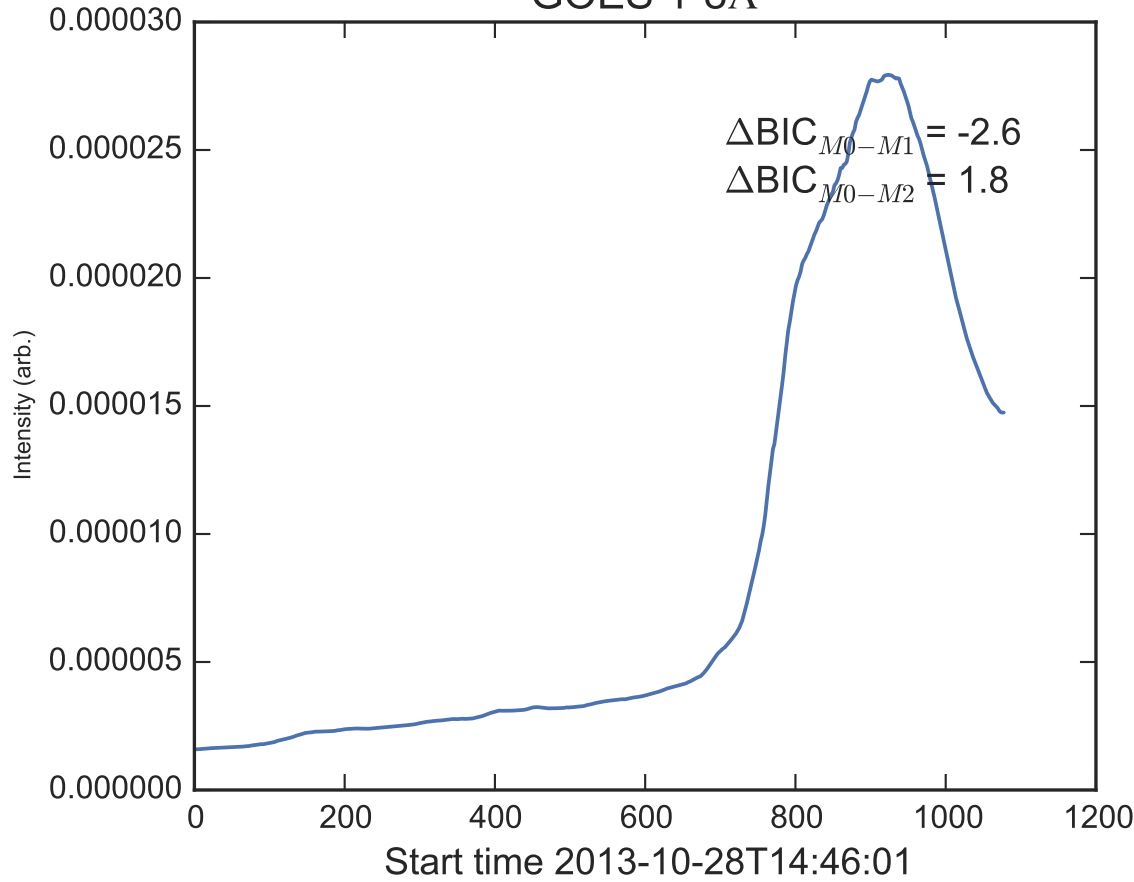

GOES 1-8Å

Power Spectral Density (PSD) - Model 0

Power Spectral Density (PSD) - Model 1

Power Spectral Density (PSD) - Model 2