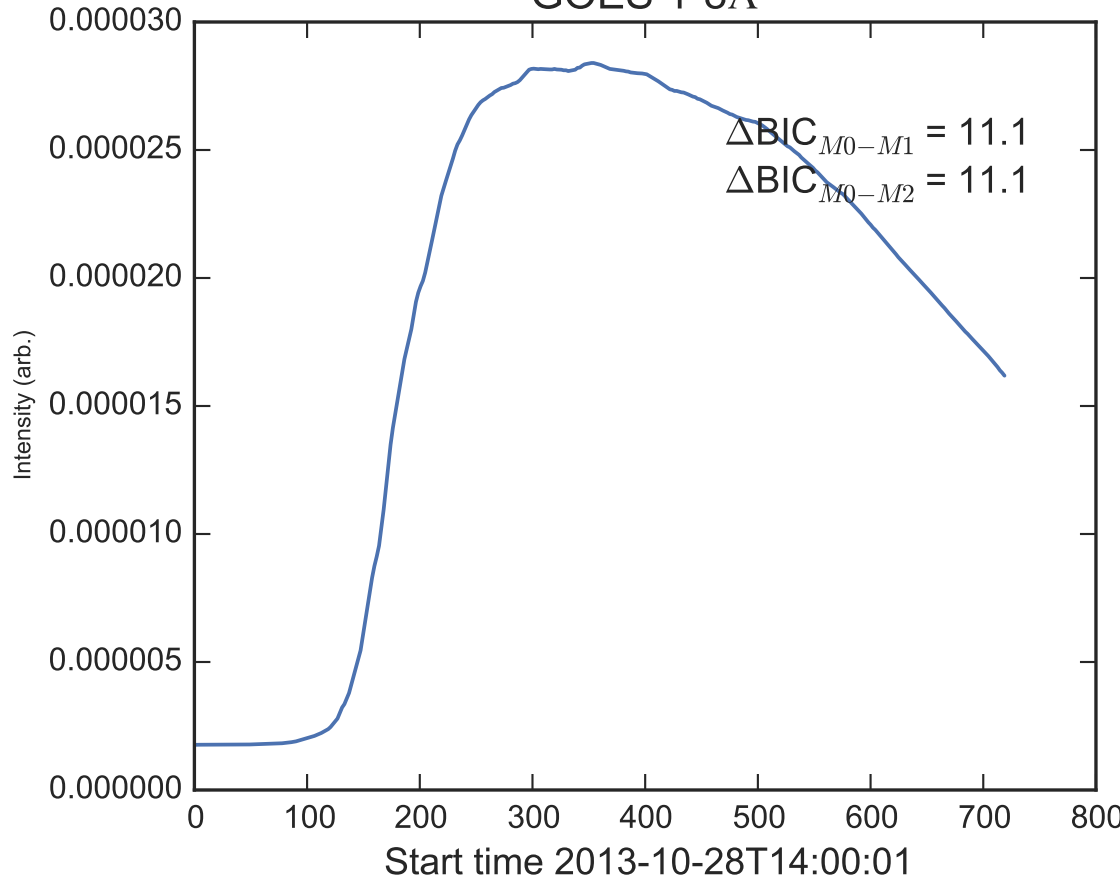

GOES 1-8Å

Power Spectral Density (PSD) - Model 0

Power Spectral Density (PSD) - Model 1

Power Spectral Density (PSD) - Model 2