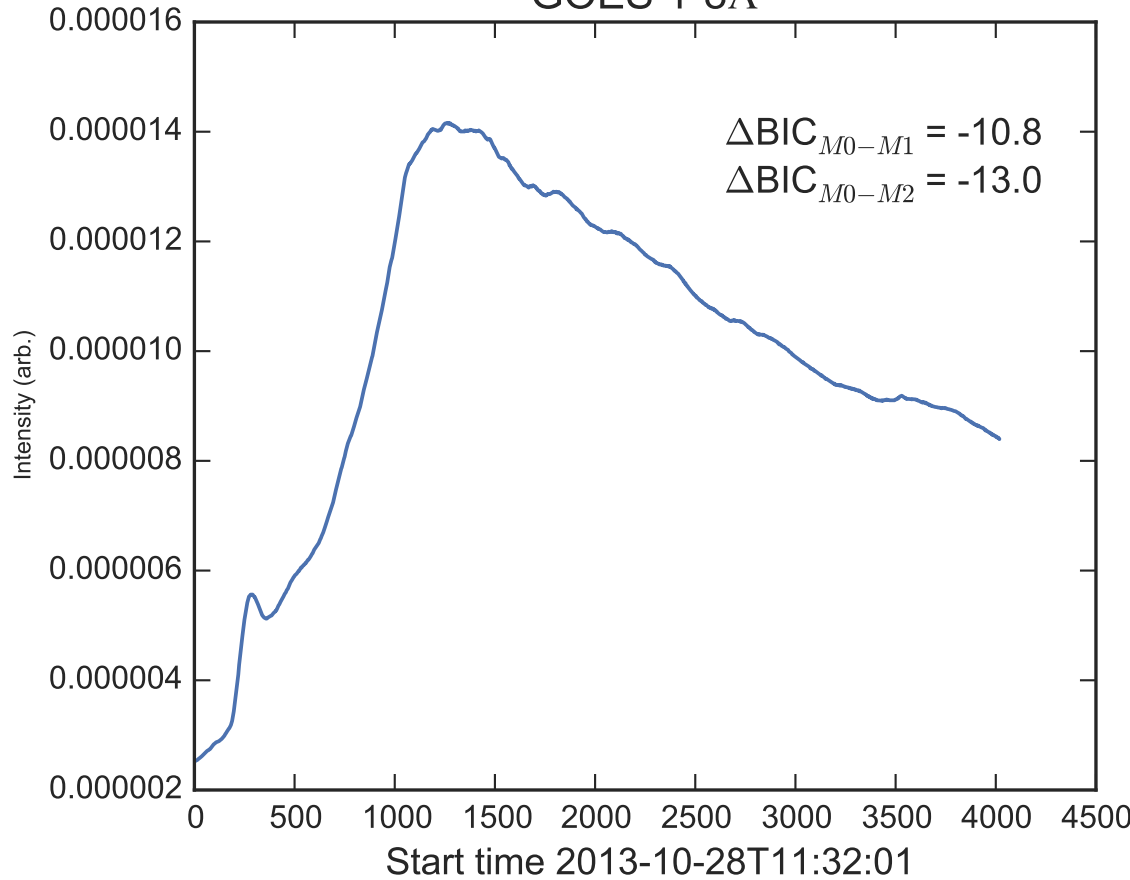

GOES 1-8Å

Power Spectral Density (PSD) - Model 0

Power Spectral Density (PSD) - Model 1

Power Spectral Density (PSD) - Model 2