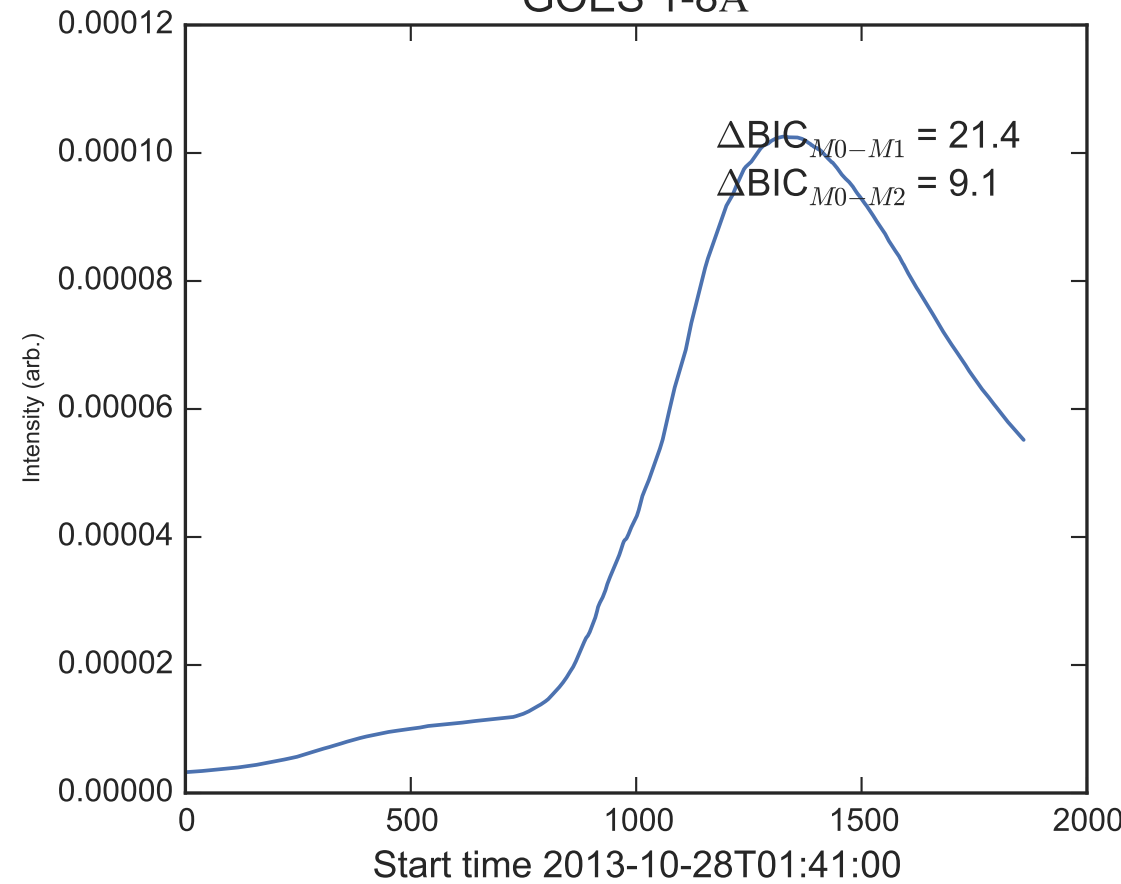

GOES 1-8Å

Power Spectral Density (PSD) - Model 0

Power Spectral Density (PSD) - Model 1

Power Spectral Density (PSD) - Model 2