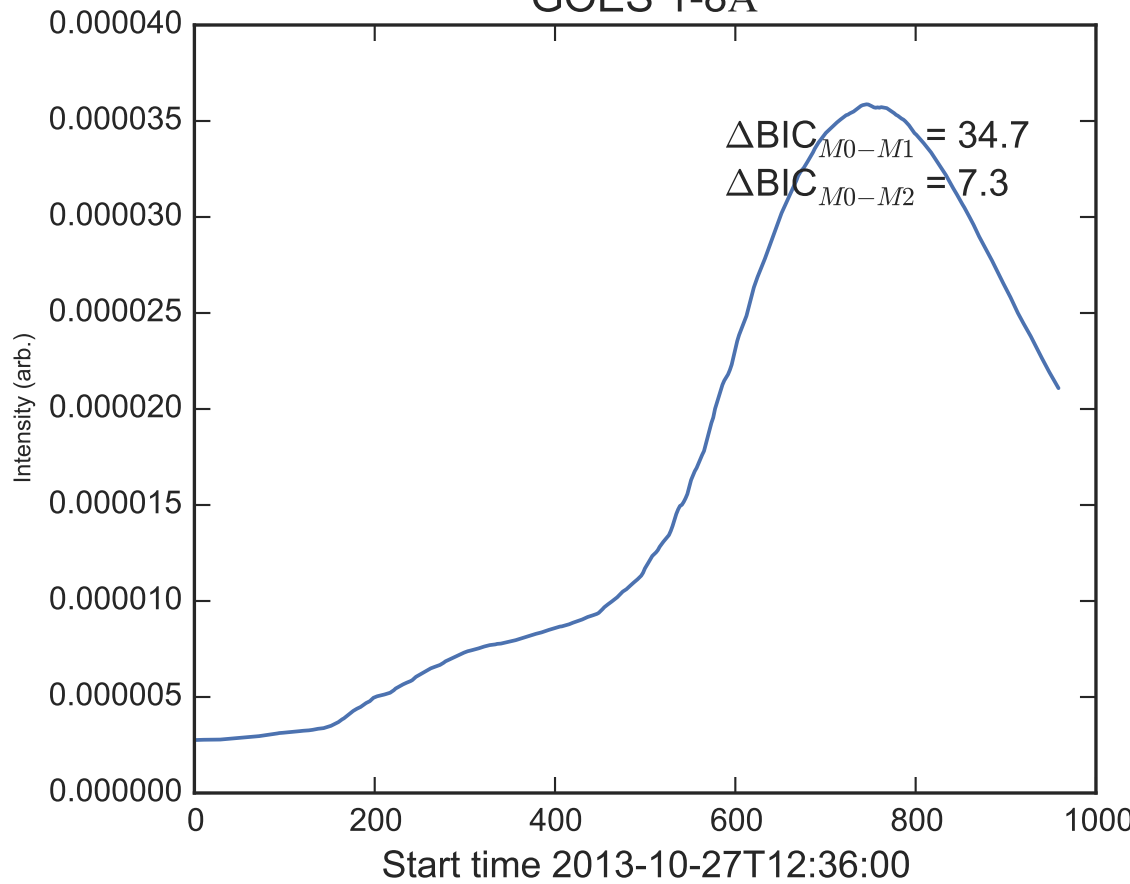

GOES 1-8Å

Power Spectral Density (PSD) - Model 0

Power Spectral Density (PSD) - Model 1

Power Spectral Density (PSD) - Model 2