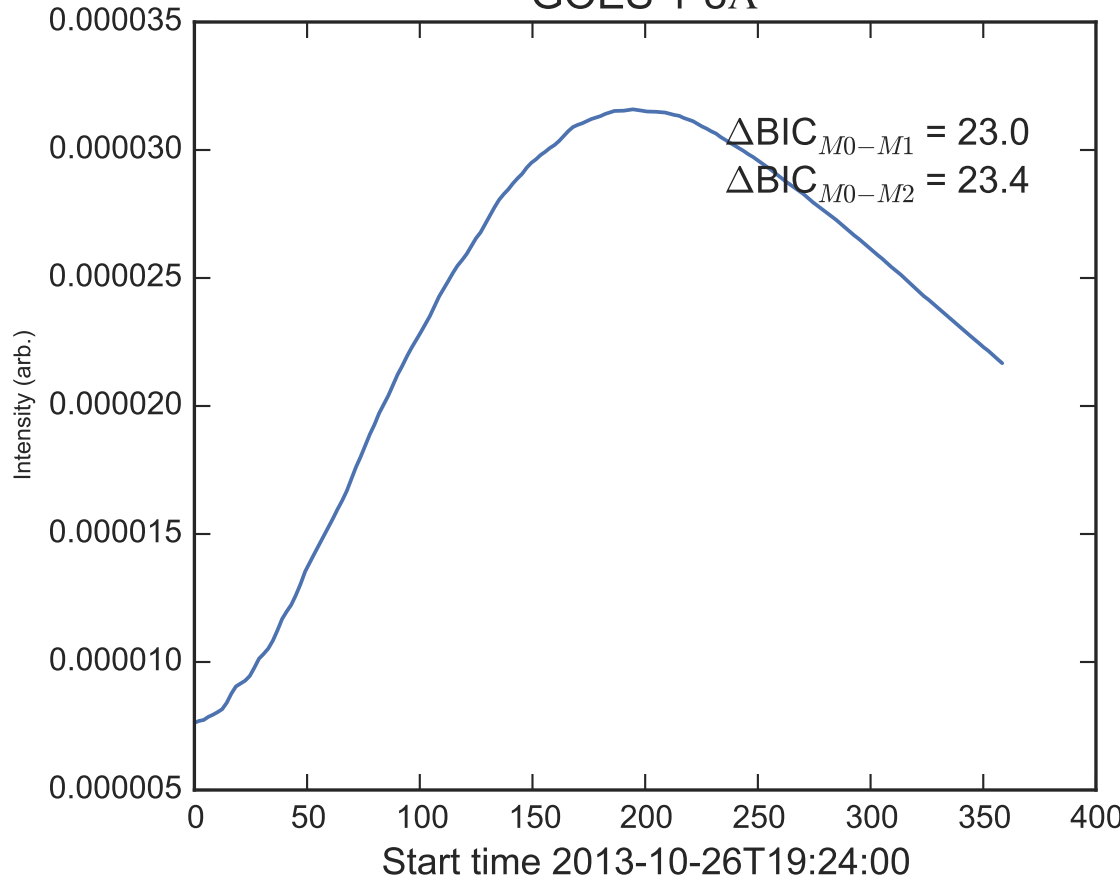

GOES 1-8Å

Power Spectral Density (PSD) - Model 0

Power Spectral Density (PSD) - Model 1

Power Spectral Density (PSD) - Model 2