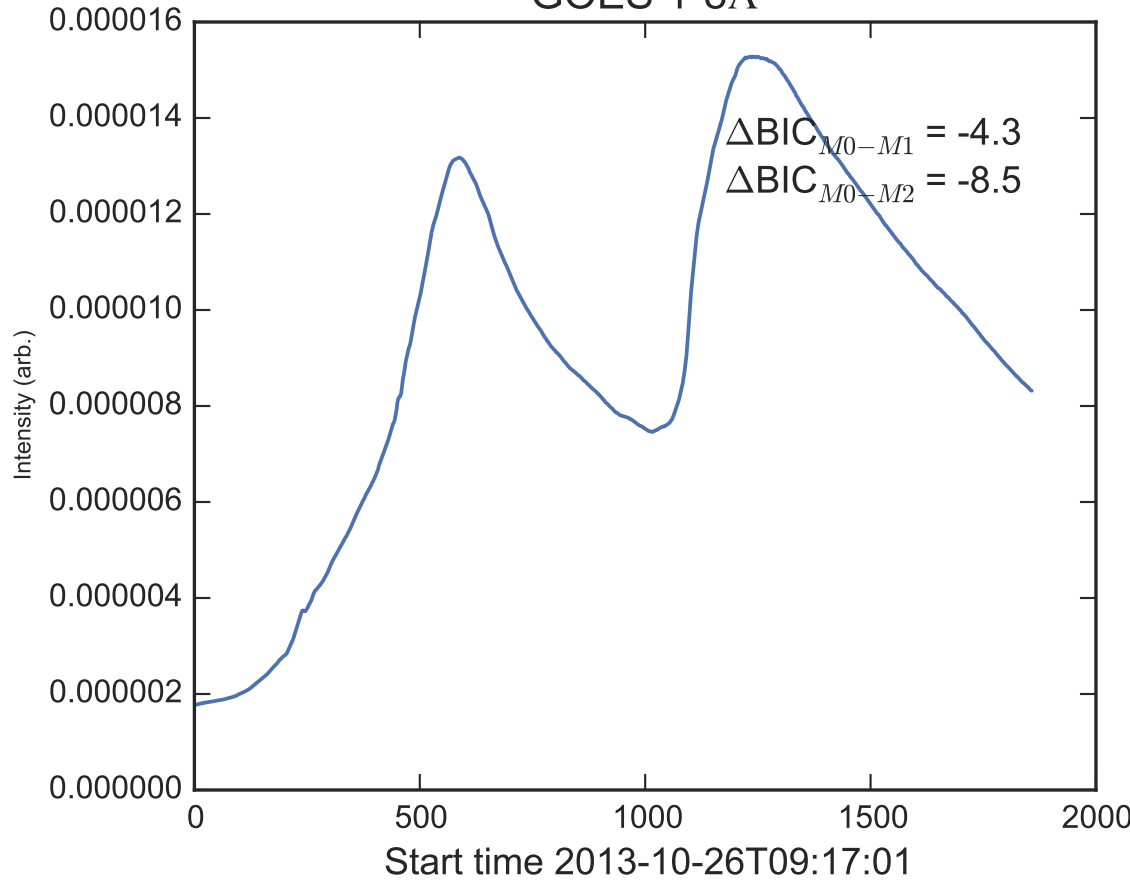

GOES 1-8Å

Power Spectral Density (PSD) - Model 0

Power Spectral Density (PSD) - Model 1

Power Spectral Density (PSD) - Model 2