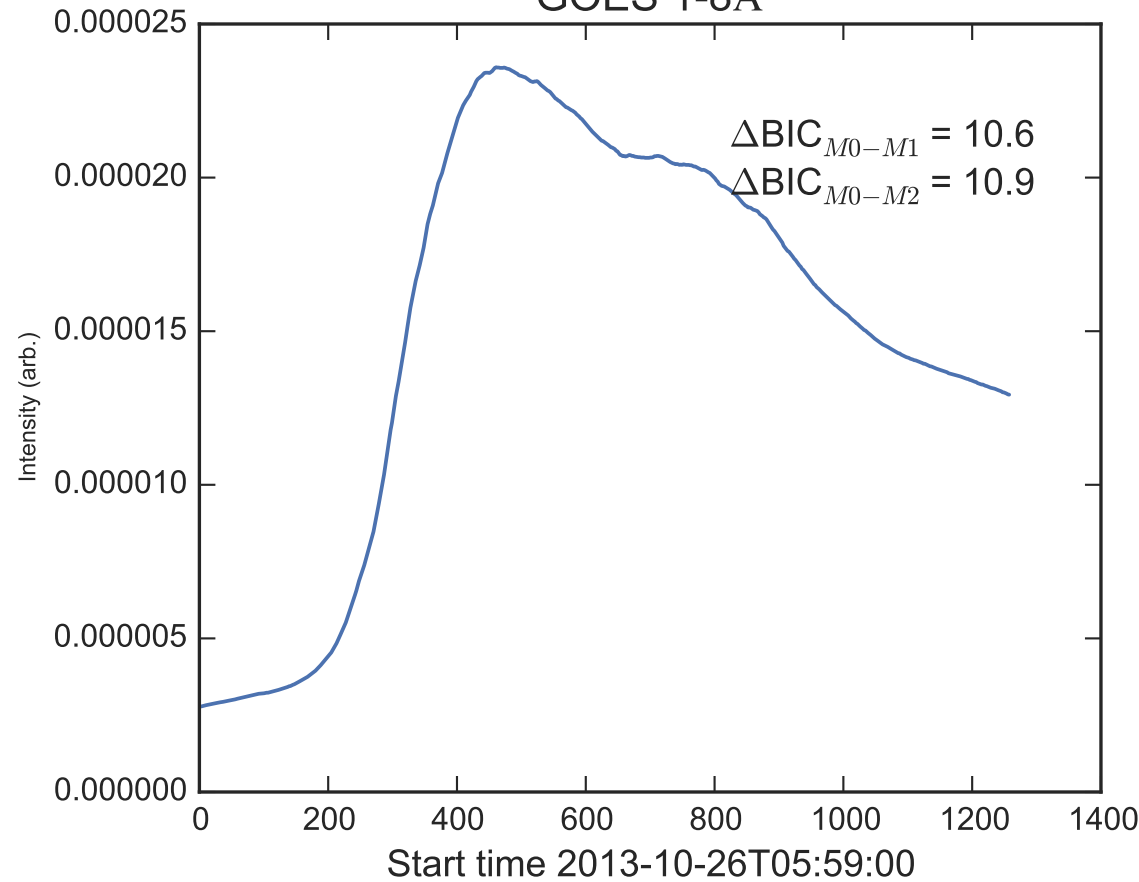

GOES 1-8Å

Power Spectral Density (PSD) - Model 0

Power Spectral Density (PSD) - Model 1

Power Spectral Density (PSD) - Model 2