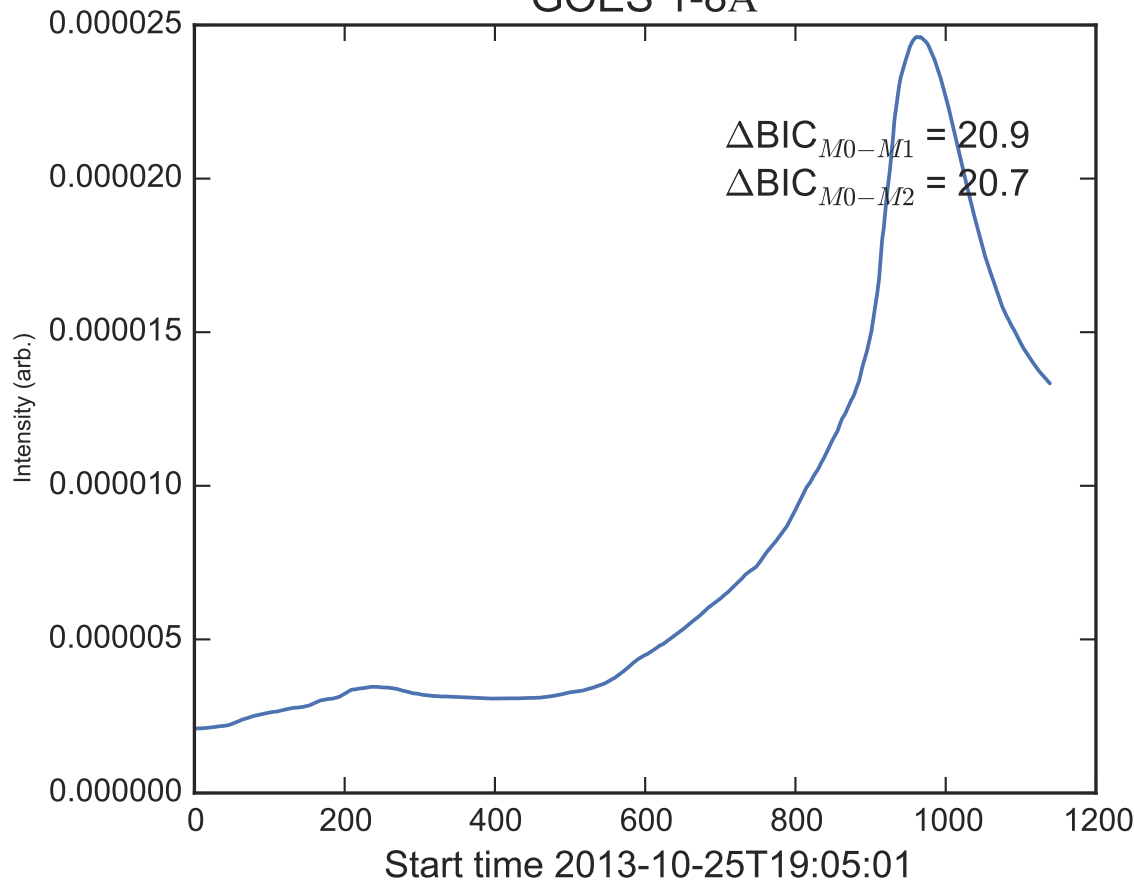

GOES 1-8Å

Power Spectral Density (PSD) - Model 0

Power Spectral Density (PSD) - Model 1

Power Spectral Density (PSD) - Model 2