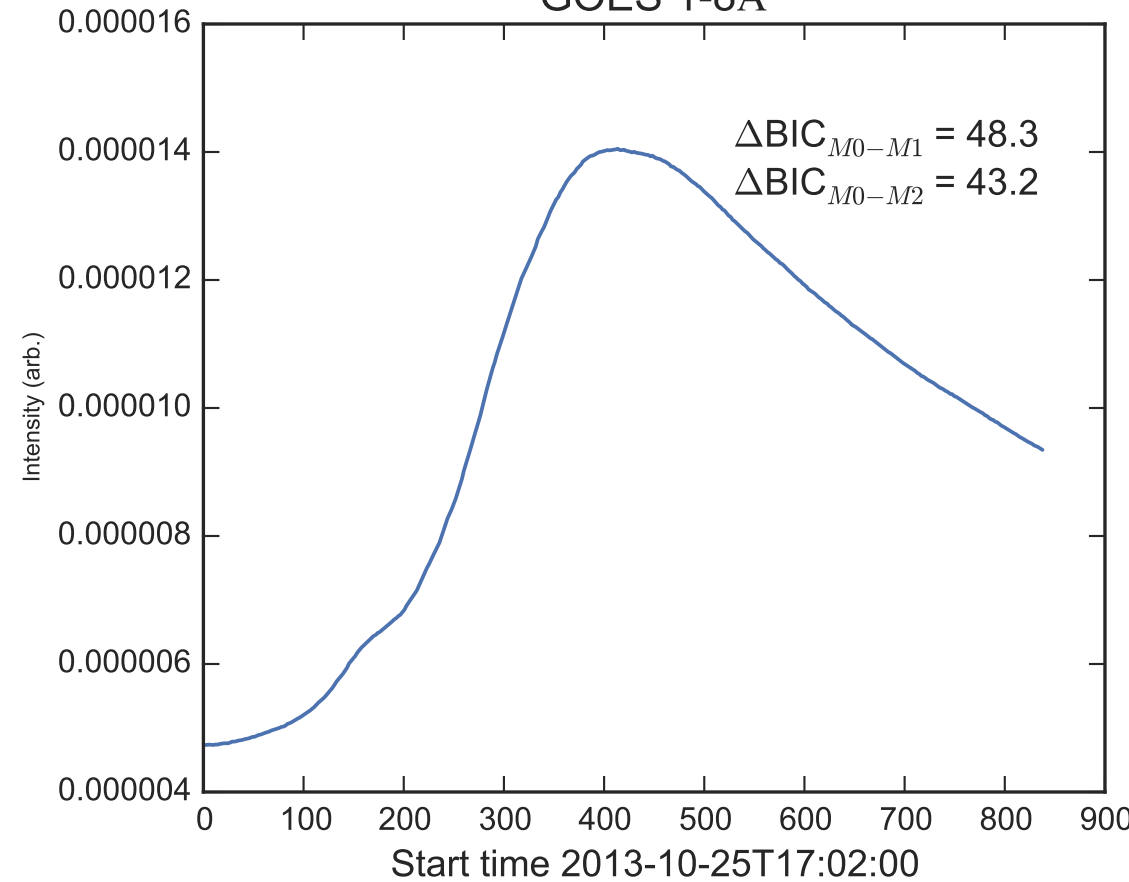

GOES 1-8Å

Power Spectral Density (PSD) - Model 0

Power Spectral Density (PSD) - Model 1

Power Spectral Density (PSD) - Model 2