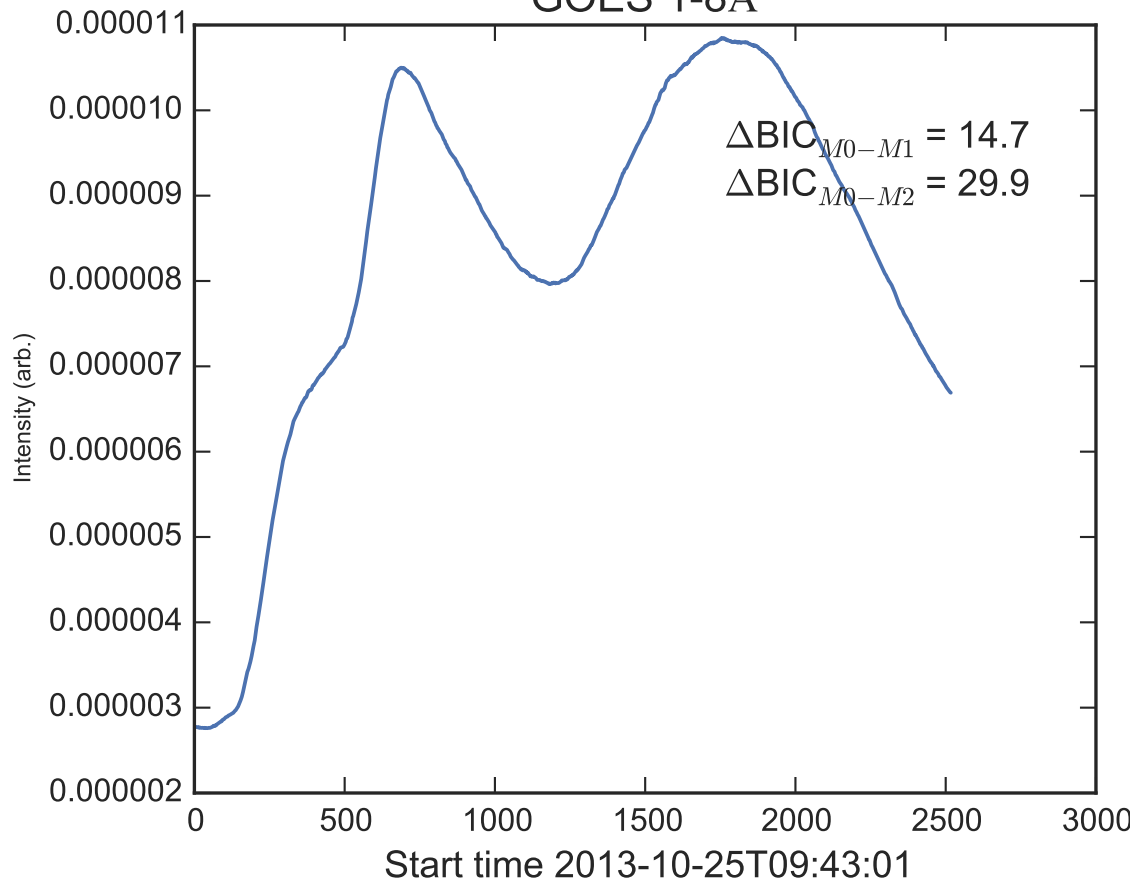

GOES 1-8Å

Power Spectral Density (PSD) - Model 0

Power Spectral Density (PSD) - Model 1

Power Spectral Density (PSD) - Model 2