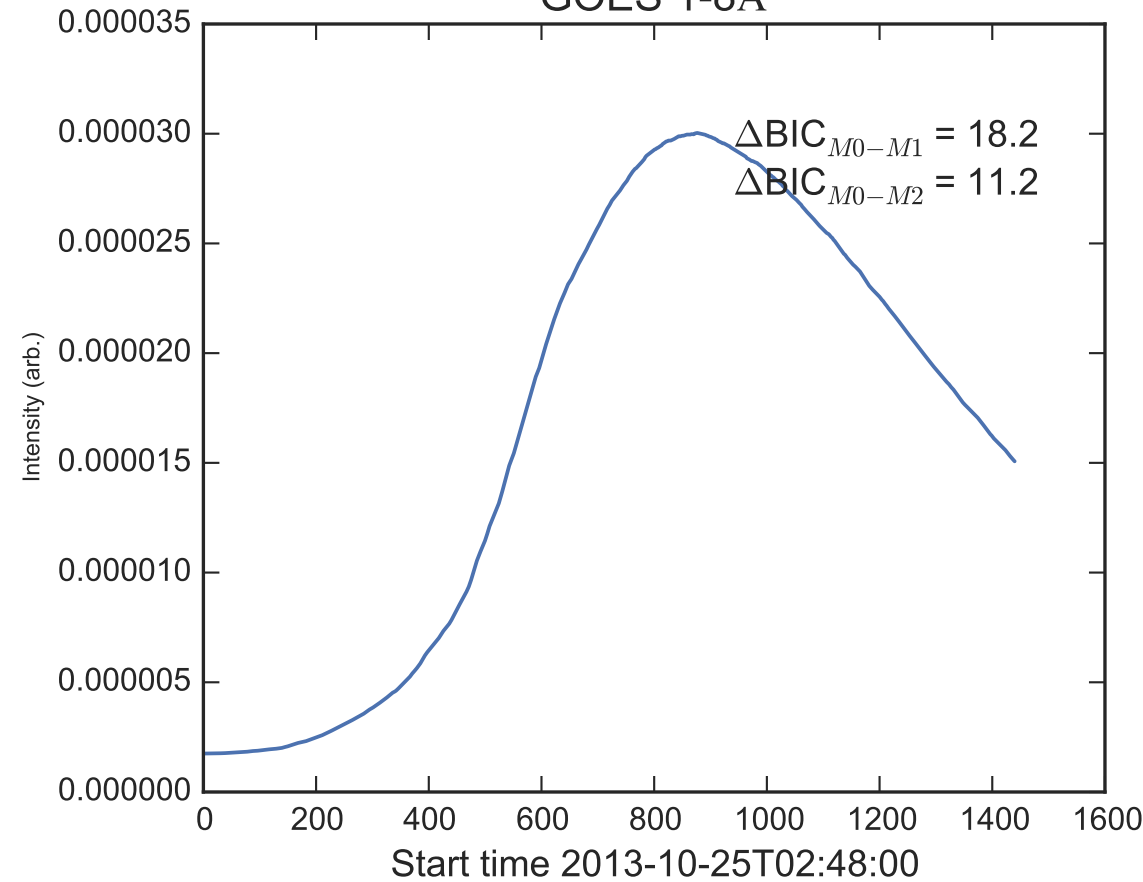

GOES 1-8Å

Power Spectral Density (PSD) - Model 0

Power Spectral Density (PSD) - Model 1

Power Spectral Density (PSD) - Model 2