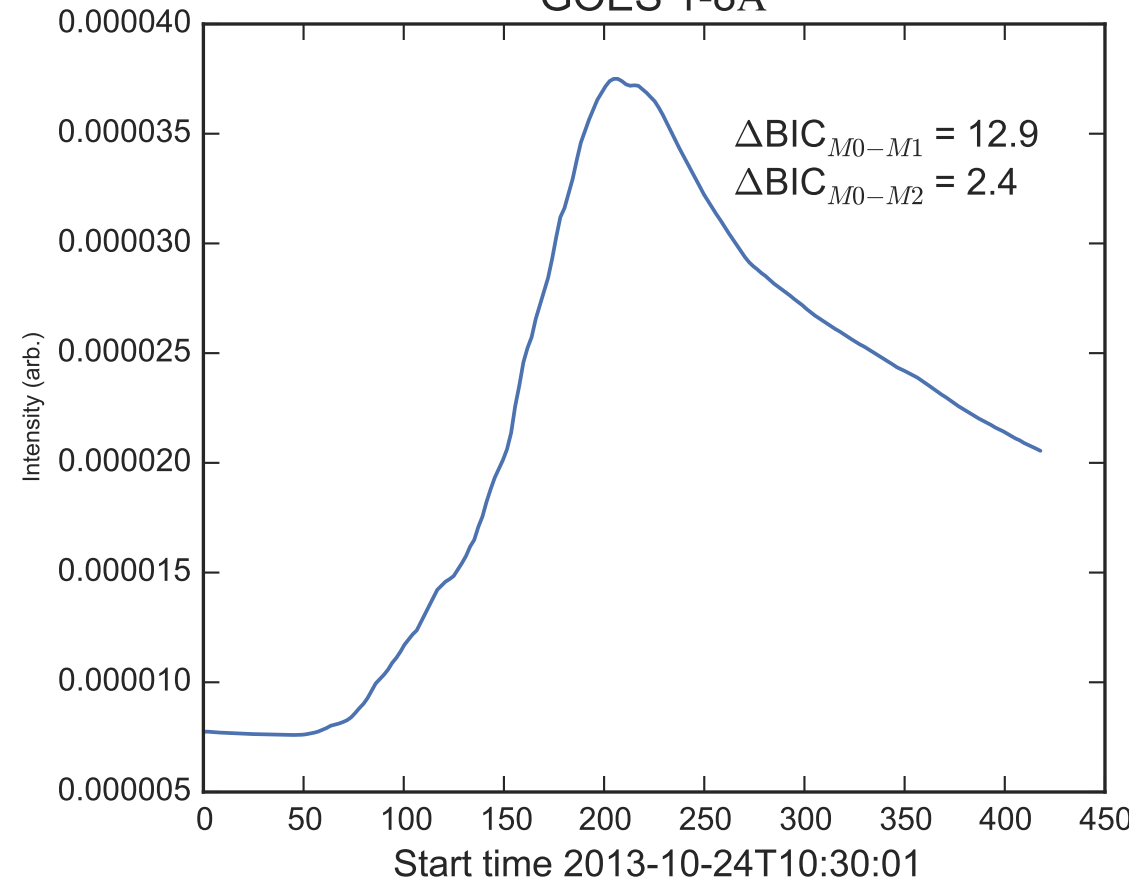

GOES 1-8Å

Power Spectral Density (PSD) - Model 0

Power Spectral Density (PSD) - Model 1

Power Spectral Density (PSD) - Model 2