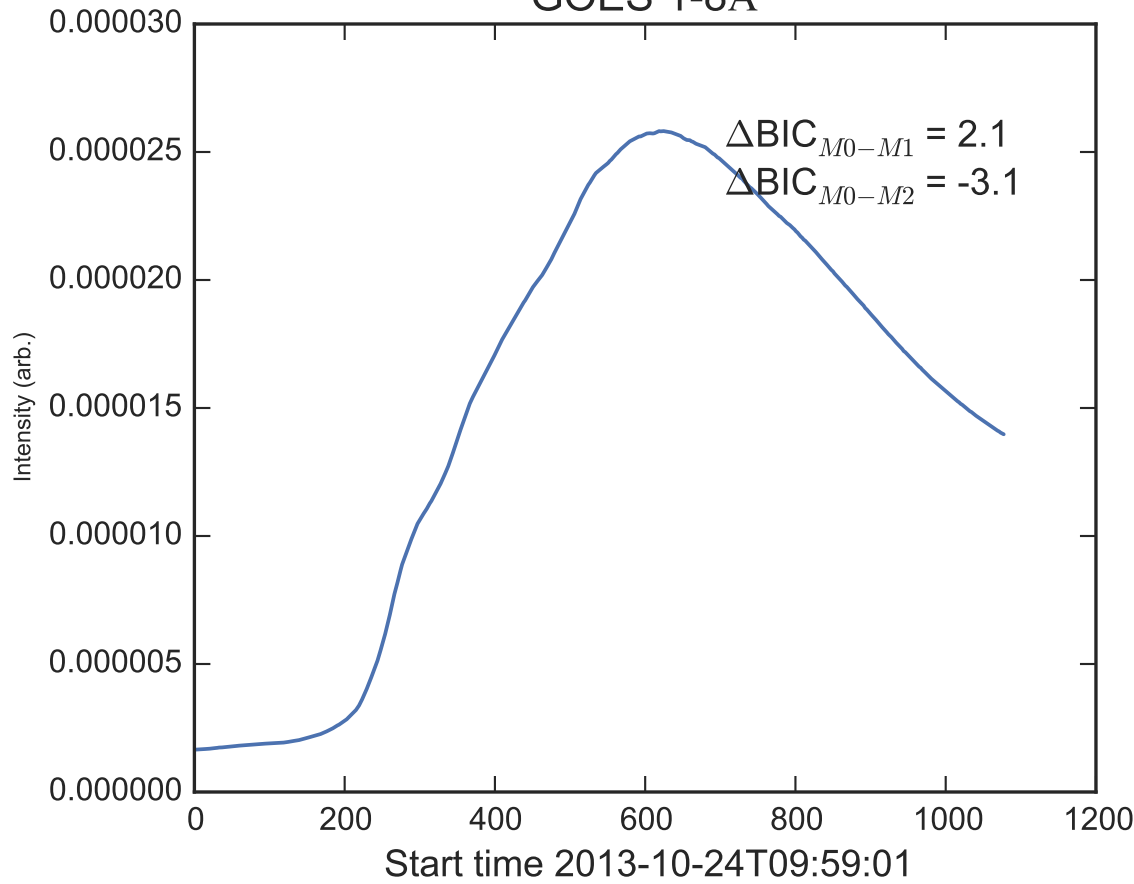

GOES 1-8Å

Power Spectral Density (PSD) - Model 0

Power Spectral Density (PSD) - Model 1

Power Spectral Density (PSD) - Model 2