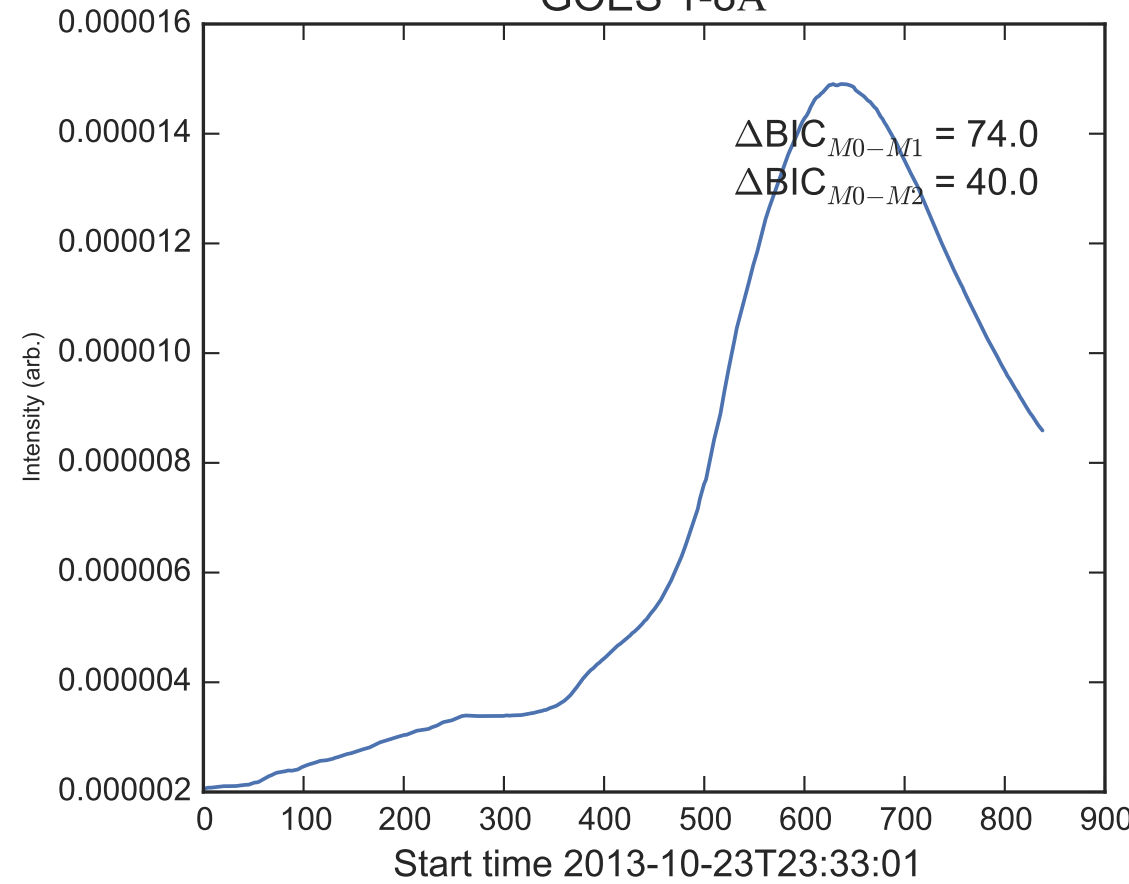

GOES 1-8Å

Power Spectral Density (PSD) - Model 0

Power Spectral Density (PSD) - Model 1

Power Spectral Density (PSD) - Model 2