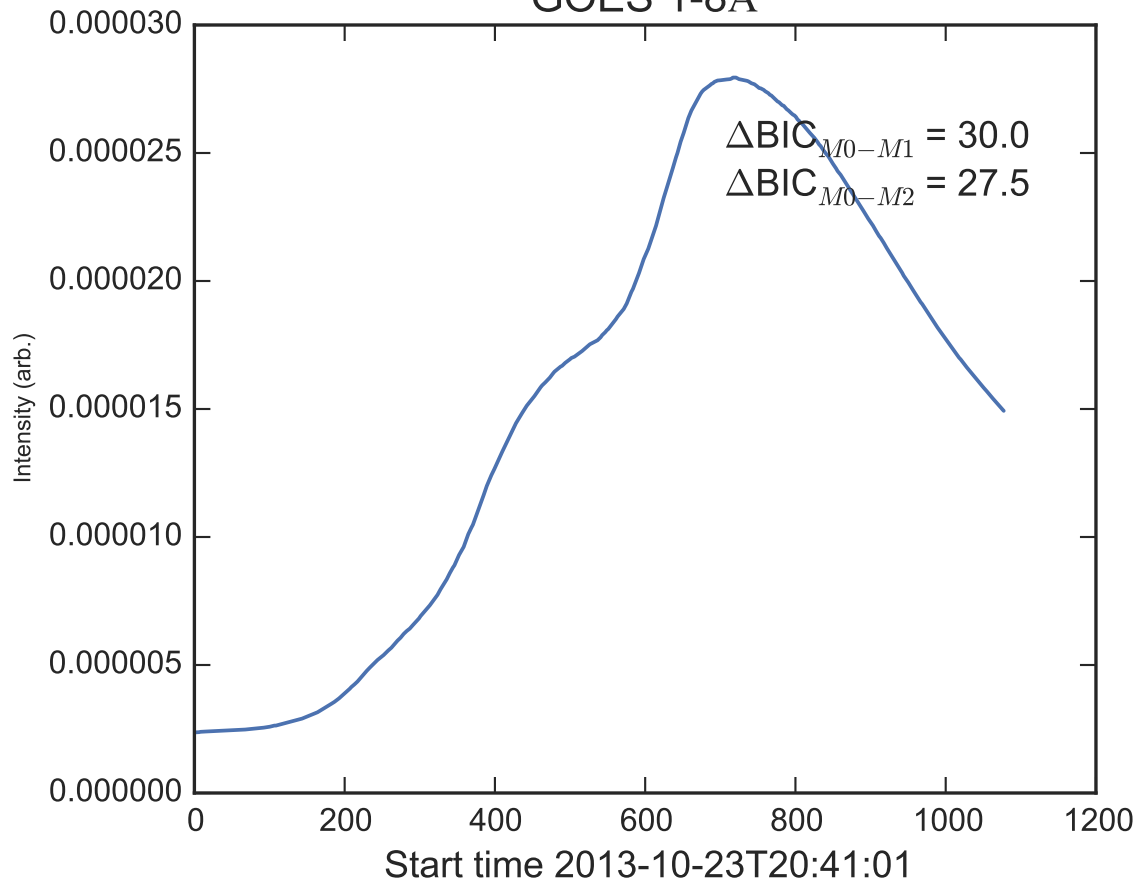

GOES 1-8Å

Power Spectral Density (PSD) - Model 0

Power Spectral Density (PSD) - Model 1

Power Spectral Density (PSD) - Model 2