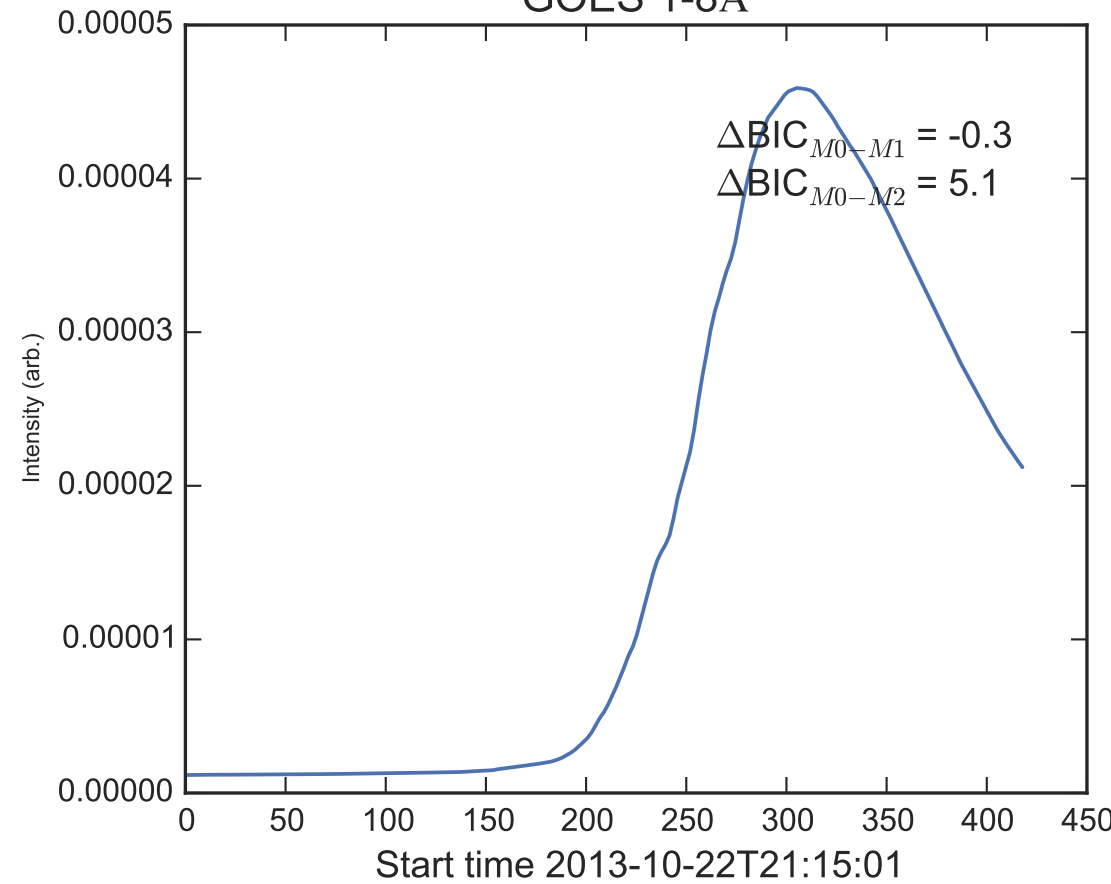

GOES 1-8Å

Power Spectral Density (PSD) - Model 0

Power Spectral Density (PSD) - Model 1

Power Spectral Density (PSD) - Model 2