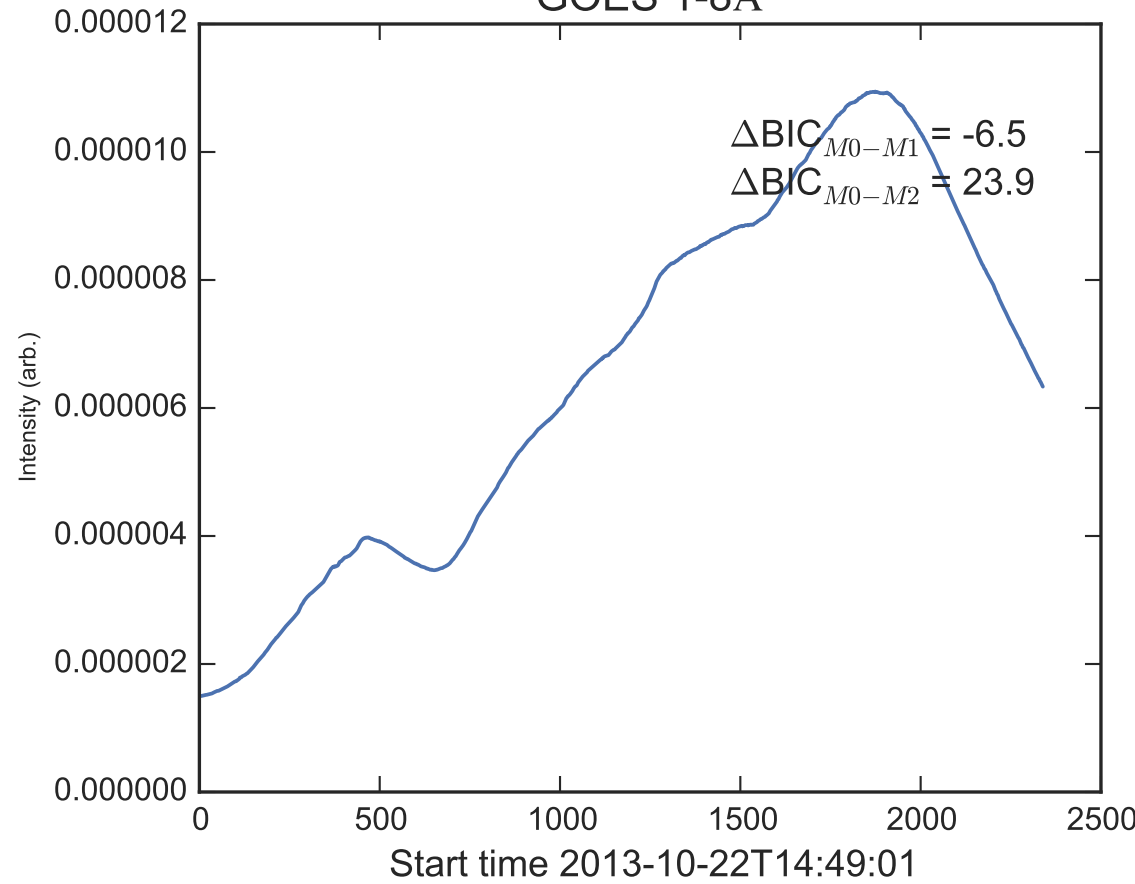

GOES 1-8Å

Power Spectral Density (PSD) - Model 0

Power Spectral Density (PSD) - Model 1

Power Spectral Density (PSD) - Model 2