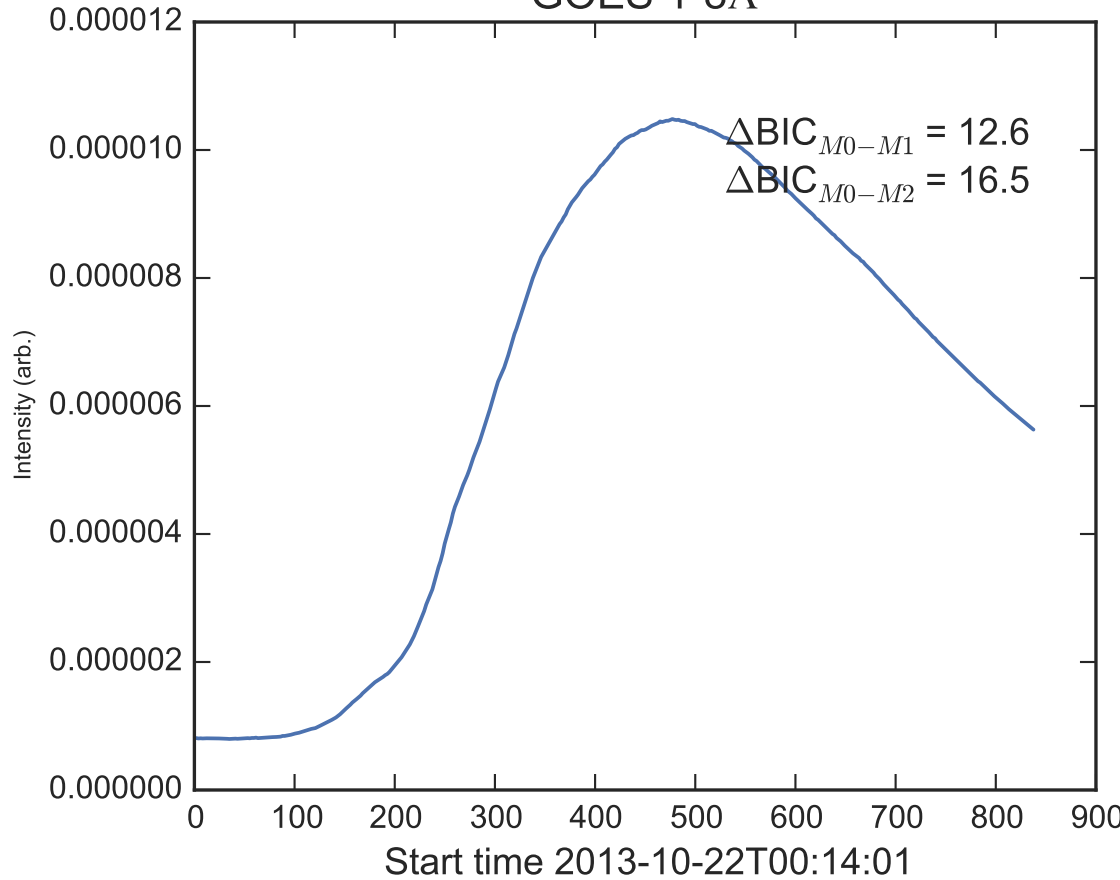

GOES 1-8Å

Power Spectral Density (PSD) - Model 0

Power Spectral Density (PSD) - Model 1

Power Spectral Density (PSD) - Model 2