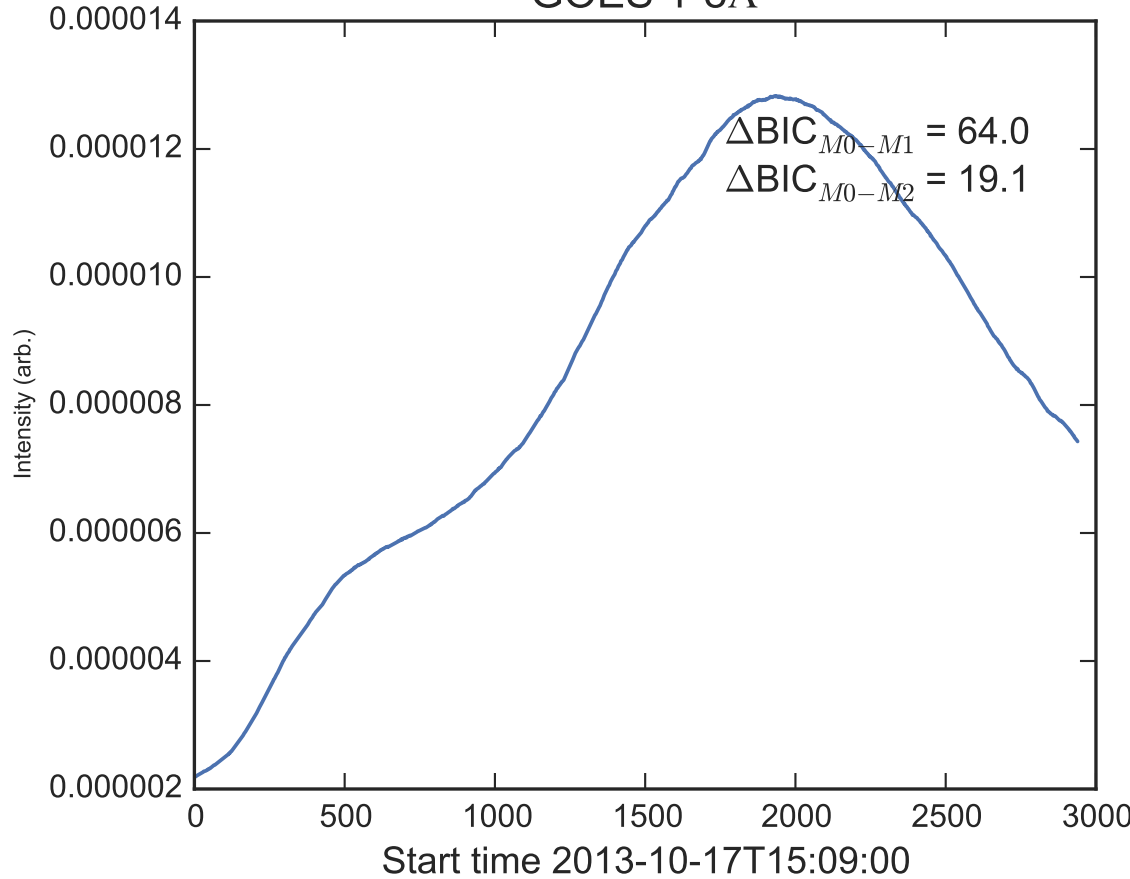

GOES 1-8Å

Power Spectral Density (PSD) - Model 0

Power Spectral Density (PSD) - Model 1

Power Spectral Density (PSD) - Model 2