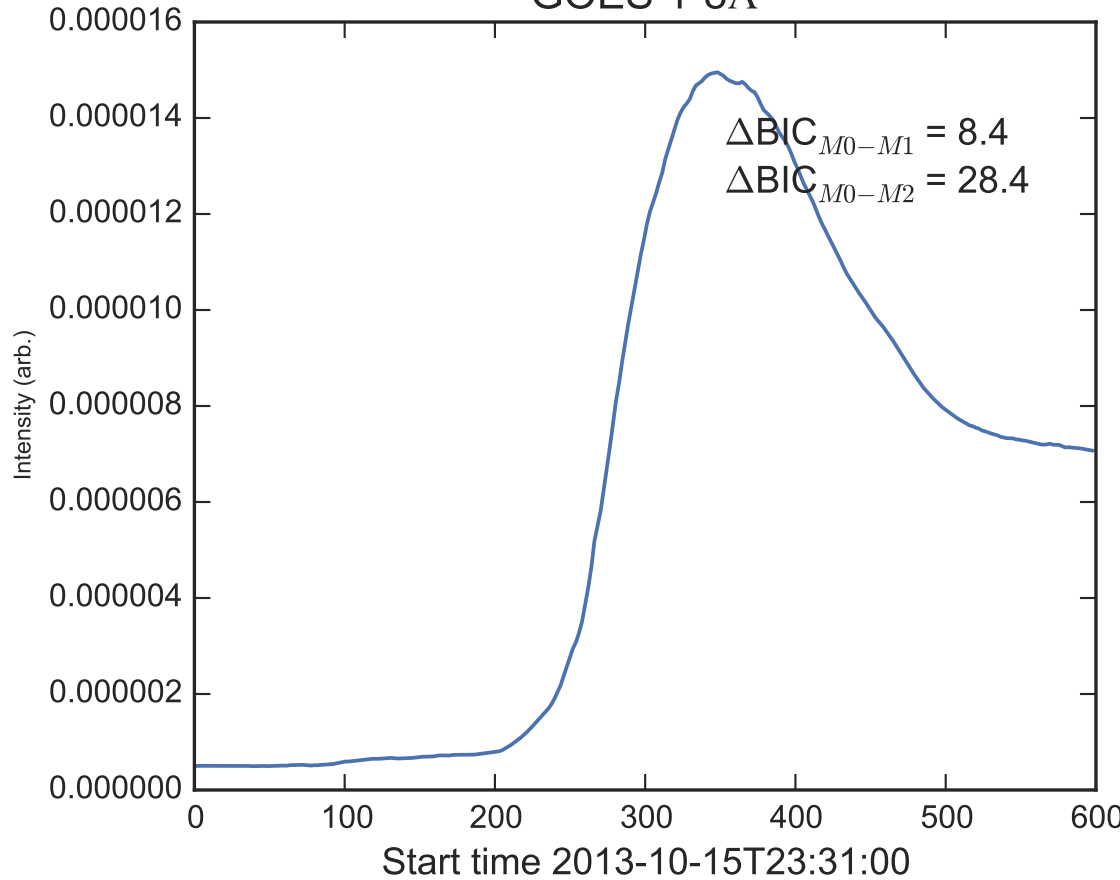

GOES 1-8Å

Power Spectral Density (PSD) - Model 0

Power Spectral Density (PSD) - Model 1

Power Spectral Density (PSD) - Model 2