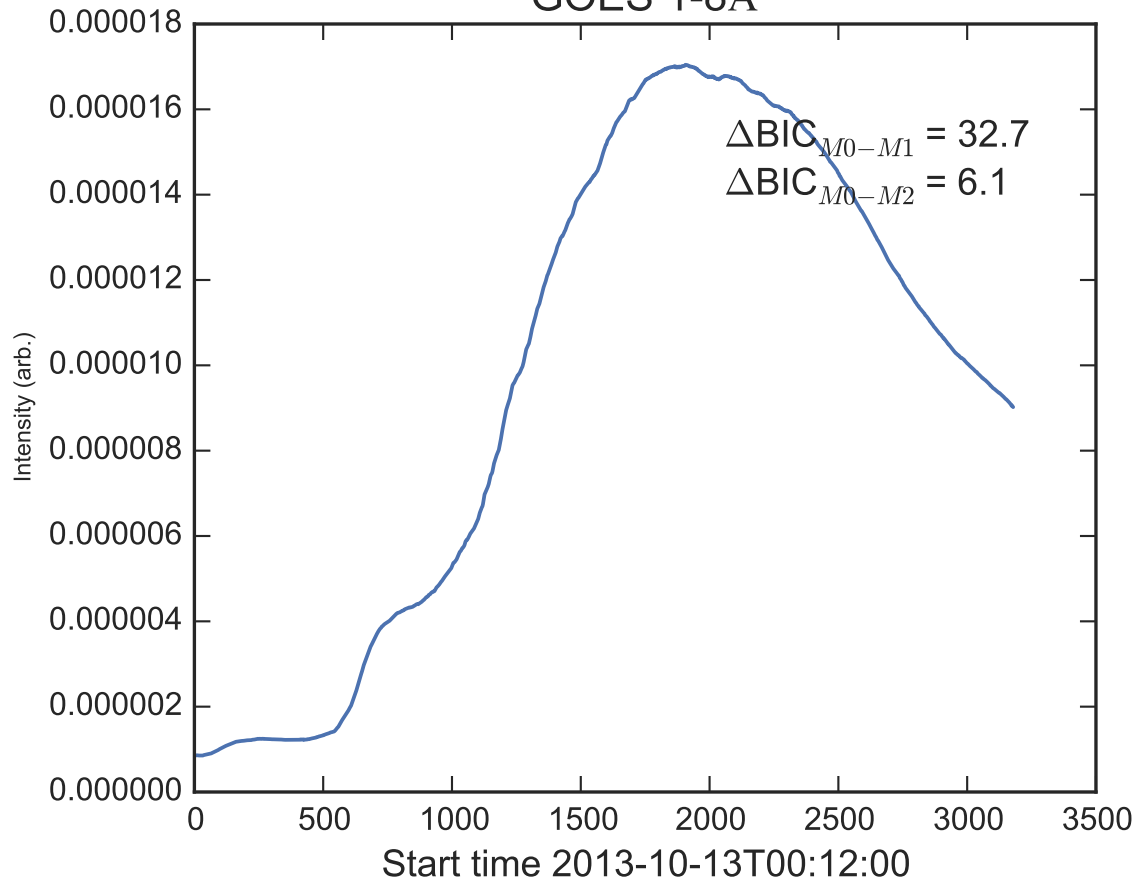

GOES 1-8Å

Power Spectral Density (PSD) - Model 0

Power Spectral Density (PSD) - Model 1

Power Spectral Density (PSD) - Model 2