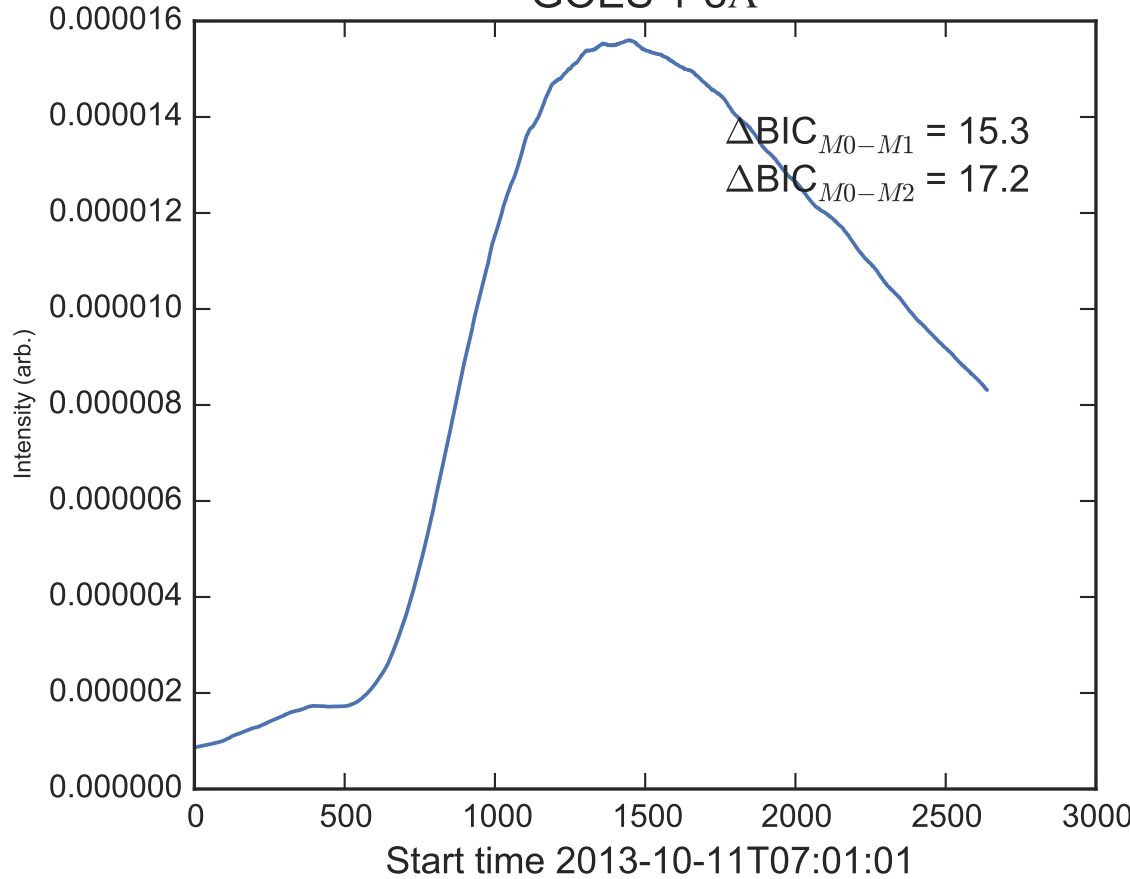

GOES 1-8Å

Power Spectral Density (PSD) - Model 0

Power Spectral Density (PSD) - Model 1

Power Spectral Density (PSD) - Model 2