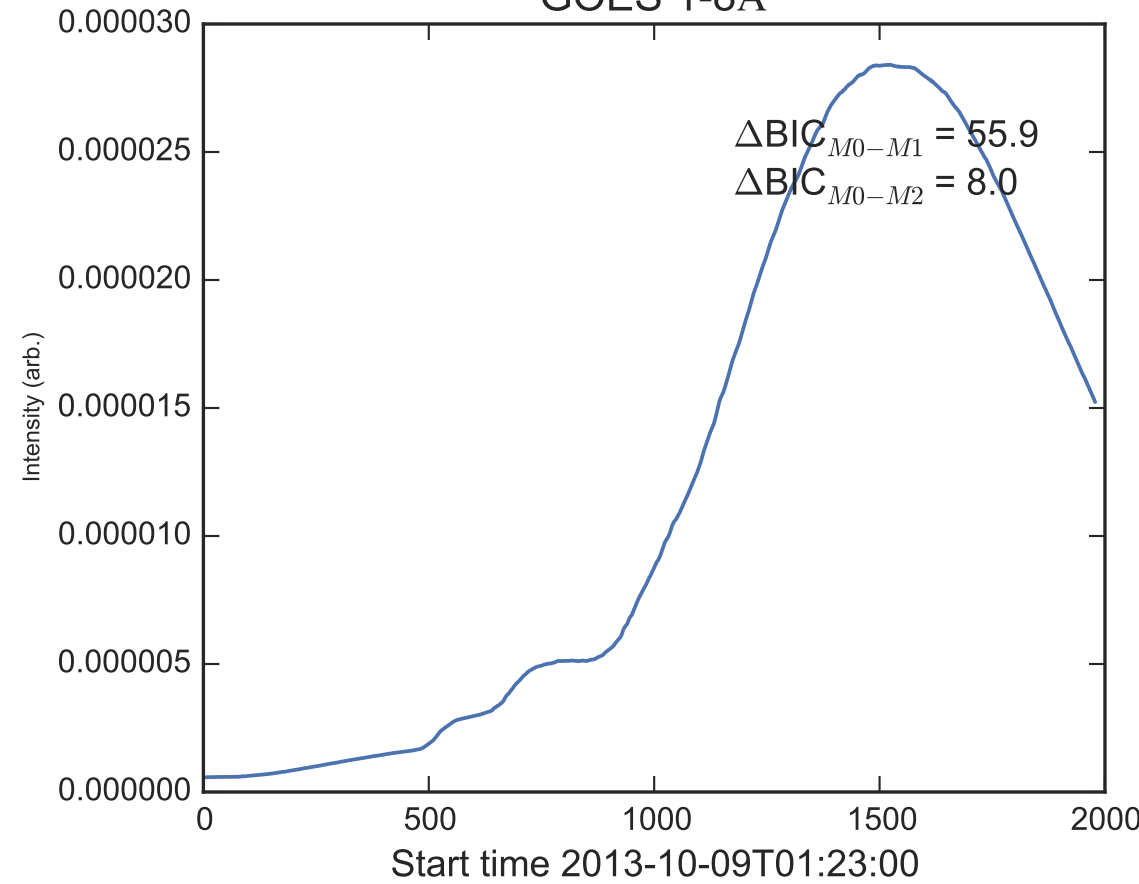

GOES 1-8Å

Power Spectral Density (PSD) - Model 0

Power Spectral Density (PSD) - Model 1

Power Spectral Density (PSD) - Model 2