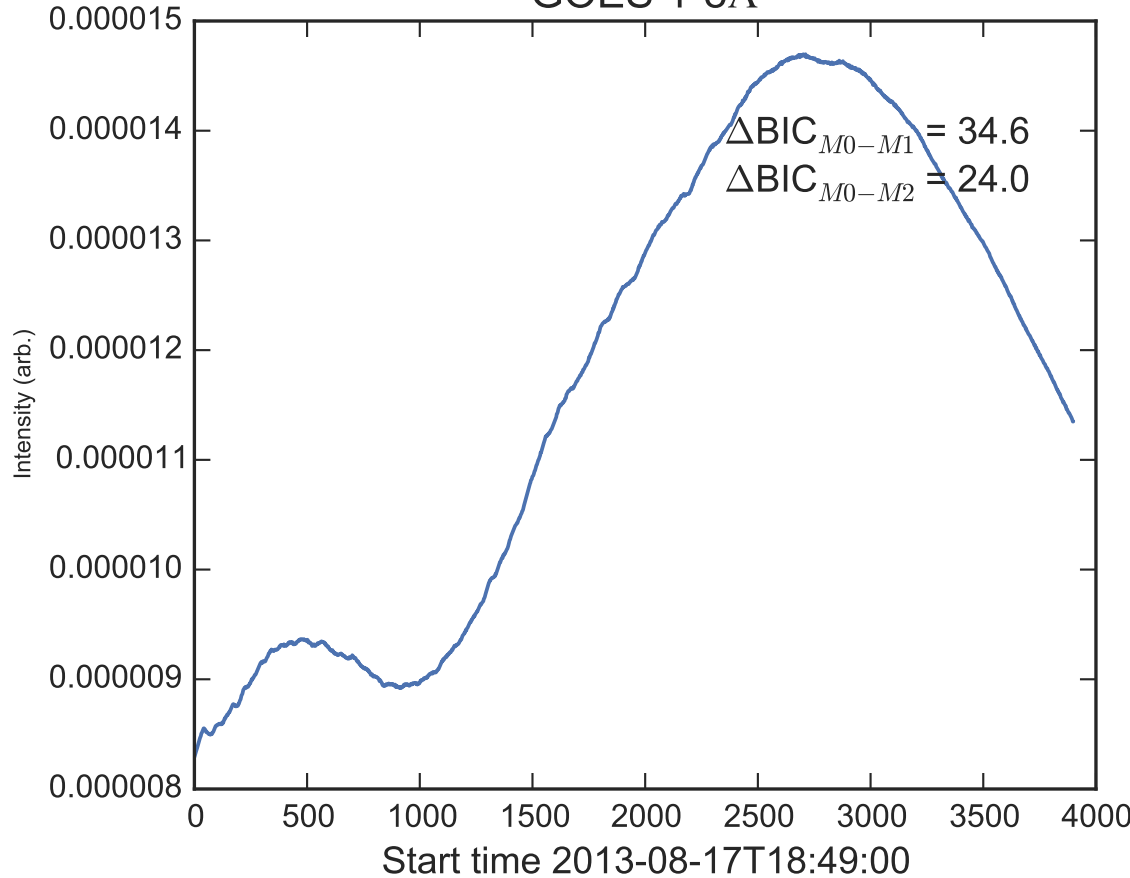

GOES 1-8Å

Power Spectral Density (PSD) - Model 0

Power Spectral Density (PSD) - Model 1

Power Spectral Density (PSD) - Model 2