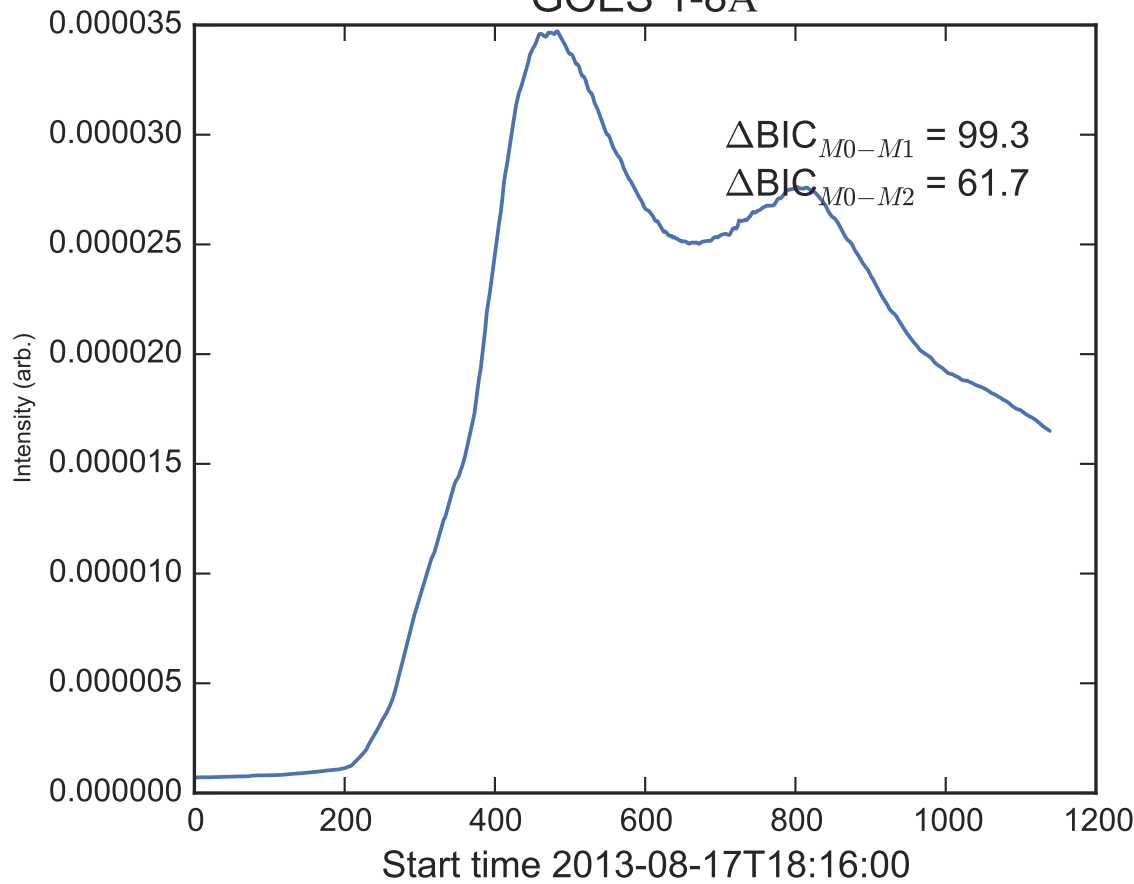

GOES 1-8Å

Power Spectral Density (PSD) - Model 0

Power Spectral Density (PSD) - Model 1

Power Spectral Density (PSD) - Model 2