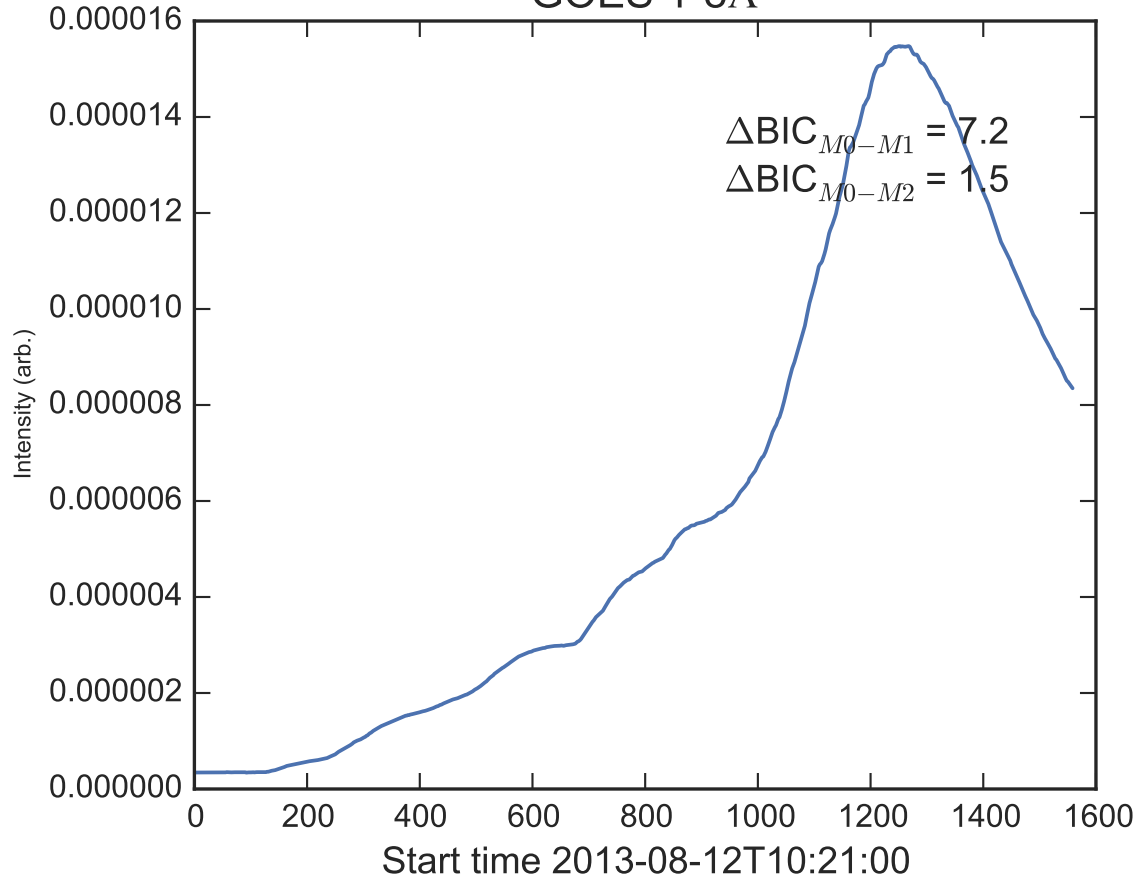

GOES 1-8Å

Power Spectral Density (PSD) - Model 0

Power Spectral Density (PSD) - Model 1

Power Spectral Density (PSD) - Model 2