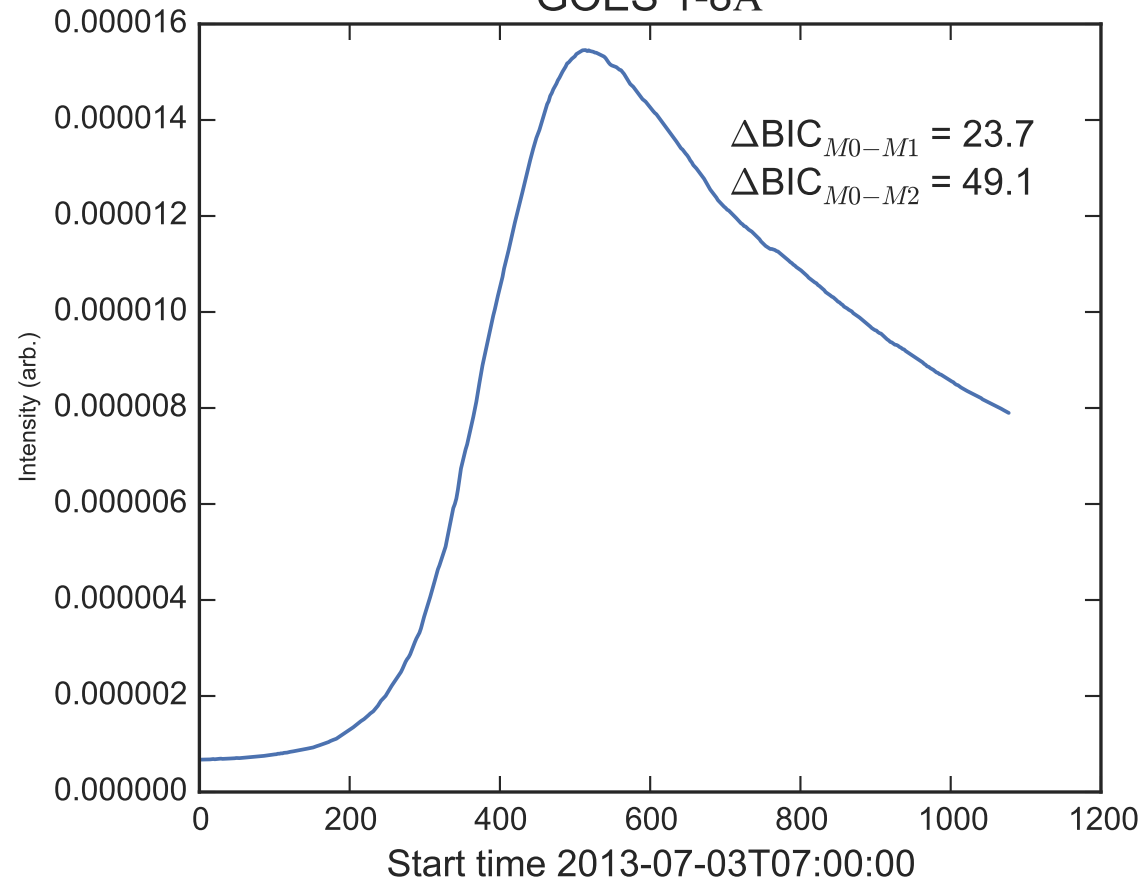

GOES 1-8Å

Power Spectral Density (PSD) - Model 0

Power Spectral Density (PSD) - Model 1

Power Spectral Density (PSD) - Model 2