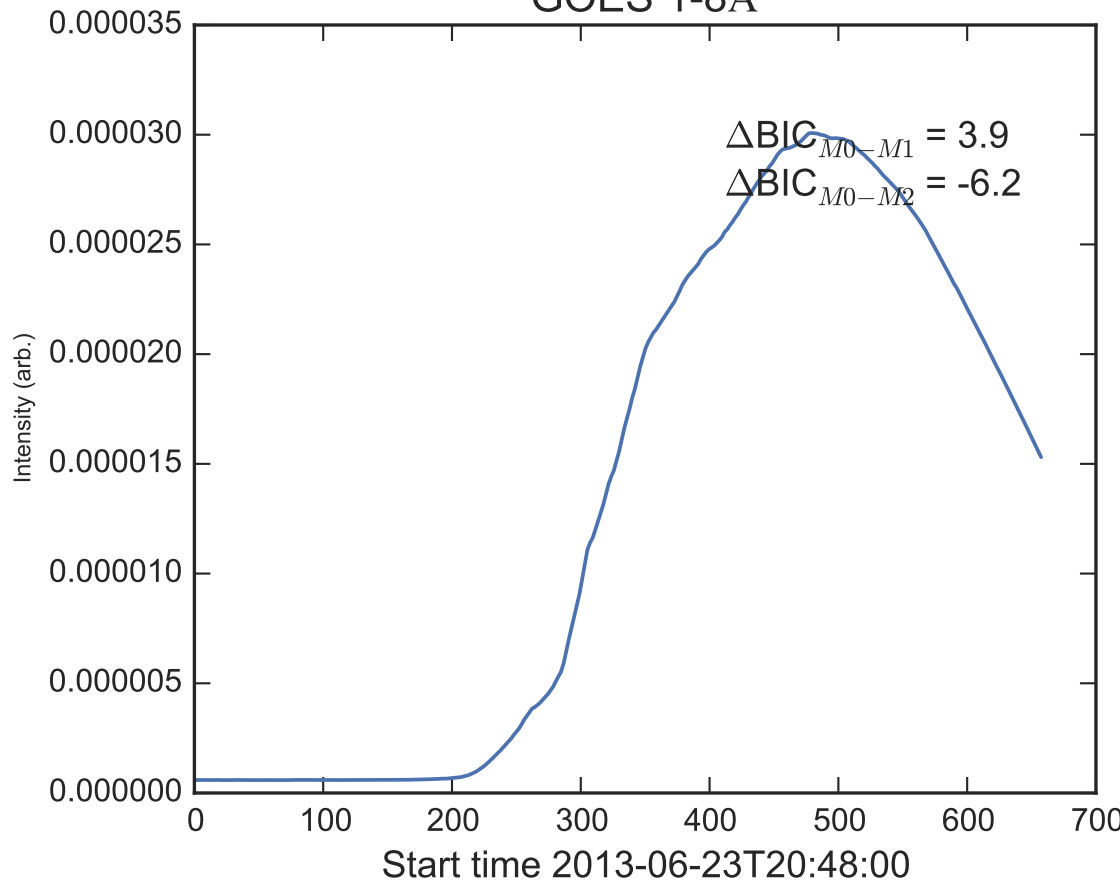

GOES 1-8Å

Power Spectral Density (PSD) - Model 0

Power Spectral Density (PSD) - Model 1

Power Spectral Density (PSD) - Model 2