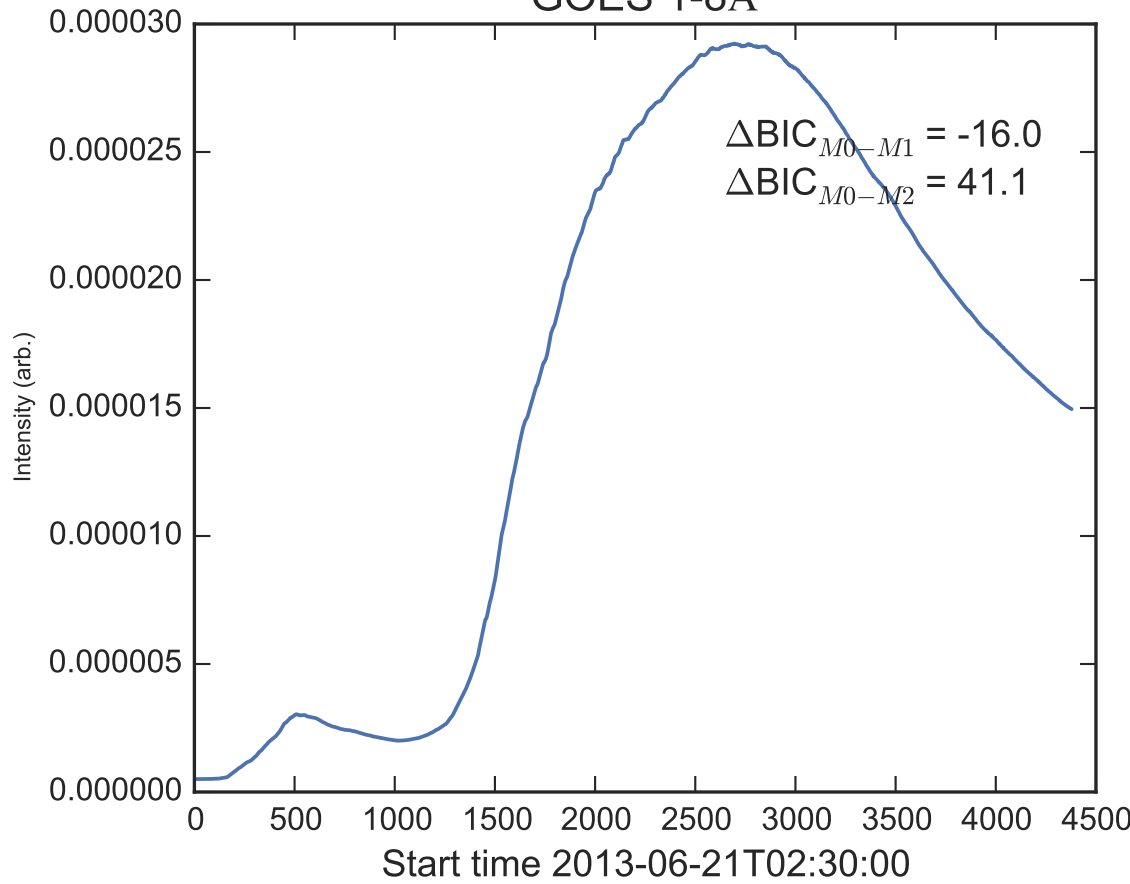

GOES 1-8Å

Power Spectral Density (PSD) - Model 0

Power Spectral Density (PSD) - Model 1

Power Spectral Density (PSD) - Model 2