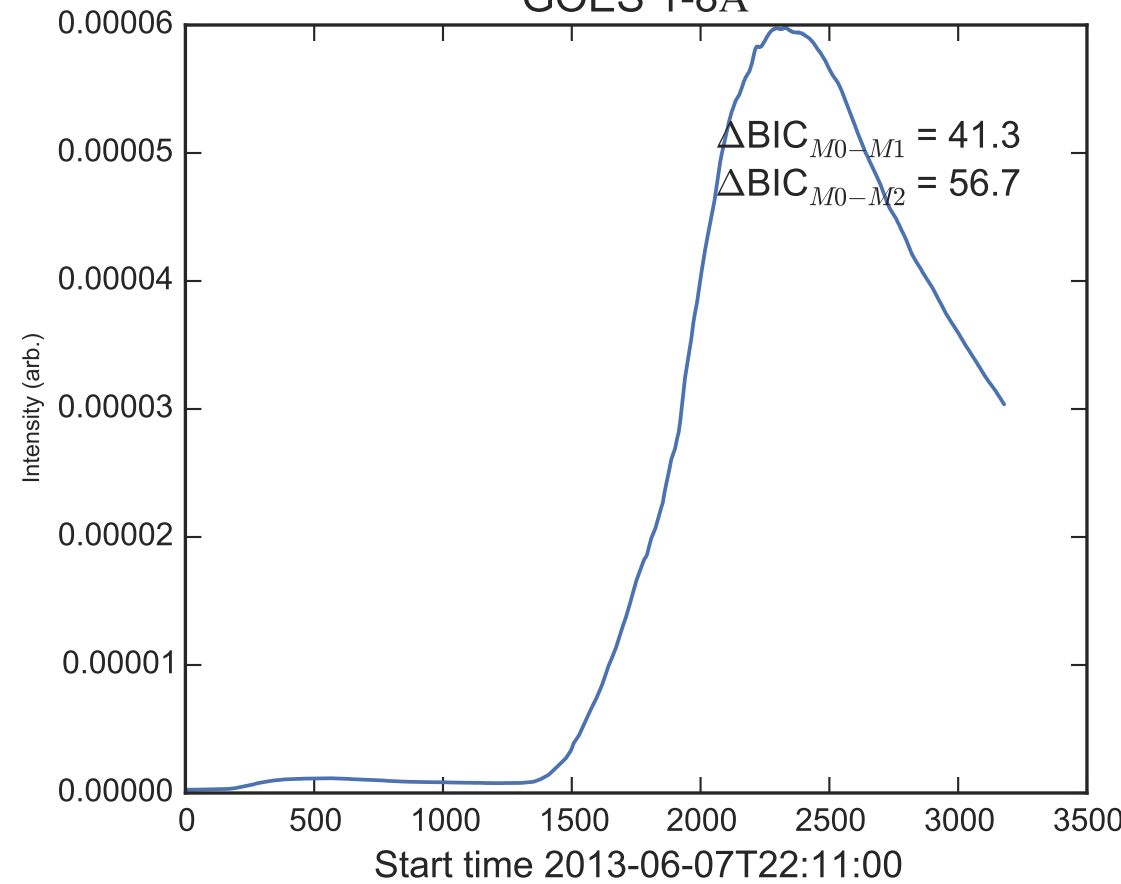

GOES 1-8Å

Power Spectral Density (PSD) - Model 0

Power Spectral Density (PSD) - Model 1

Power Spectral Density (PSD) - Model 2