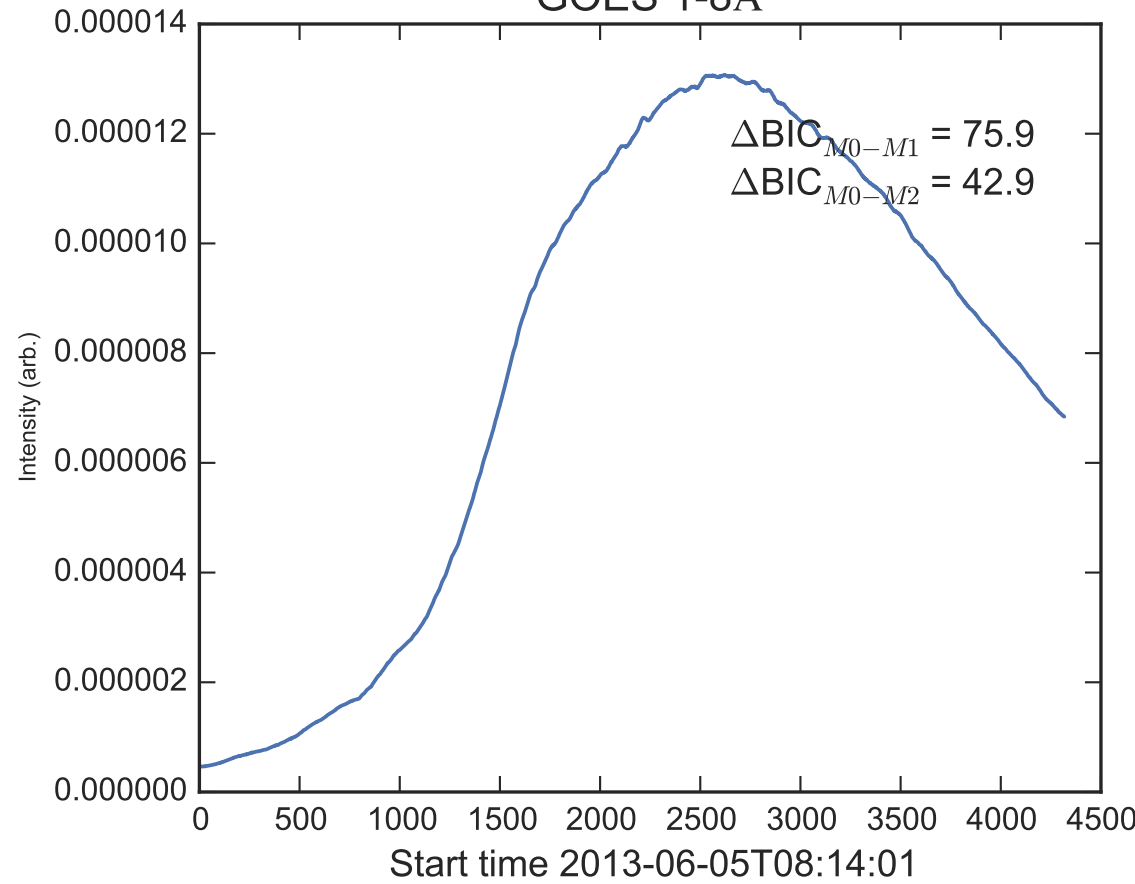

GOES 1-8Å

Power Spectral Density (PSD) - Model 0

Power Spectral Density (PSD) - Model 1

Power Spectral Density (PSD) - Model 2