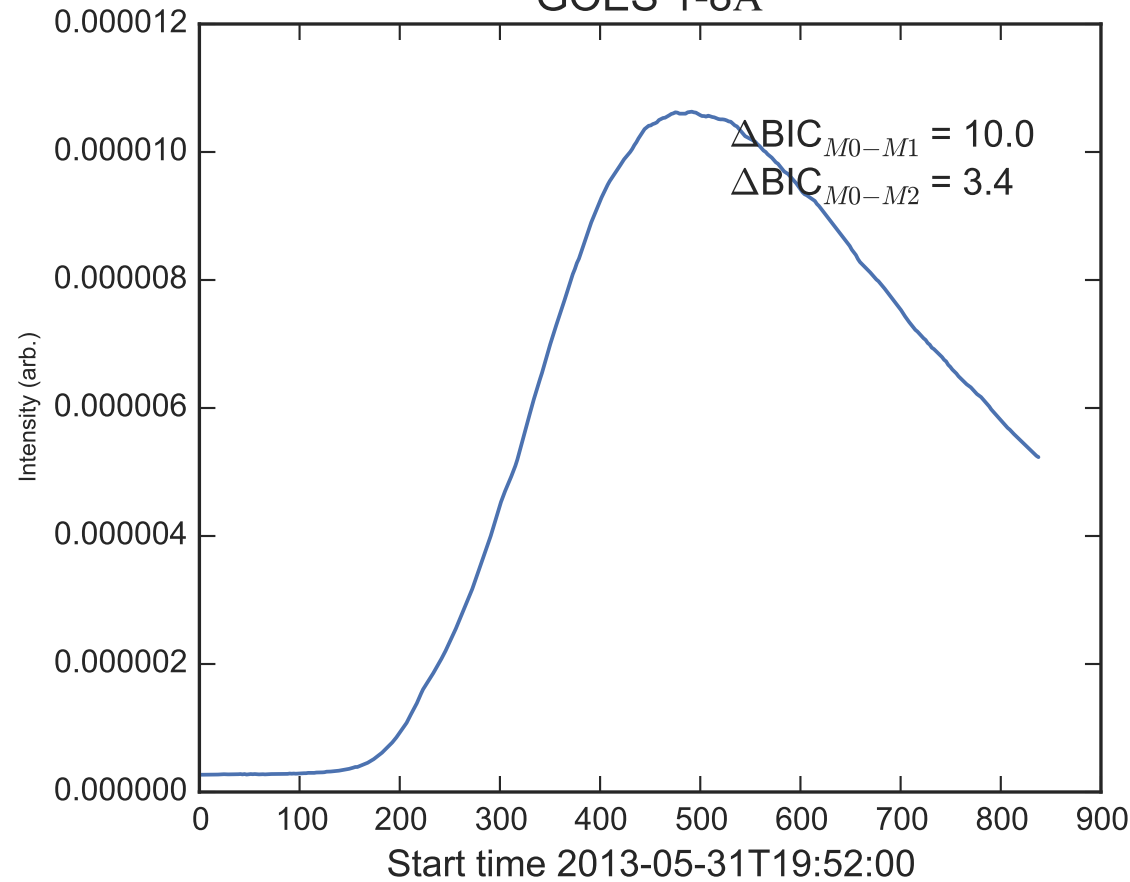

GOES 1-8Å

Power Spectral Density (PSD) - Model 0

Power Spectral Density (PSD) - Model 1

Power Spectral Density (PSD) - Model 2